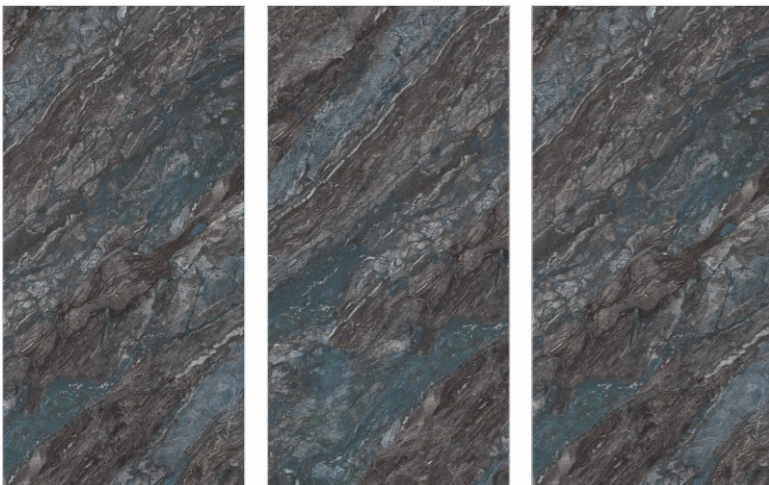

# BENEVENTO AQUA

Available Size :

---

 **160x160cm**  
9mm Thickness  
12mm Thickness

 **160x320cm**  
6mm Thickness  
12mm Thickness  
15mm Thickness  
20mm Thickness

Available Finishes :

---

**Matt**                      **Carving**  
**Polished**              **Metallic**  
**Full digital**            **Rustic**  
**Granilla**                **Grooving**      *And many more*