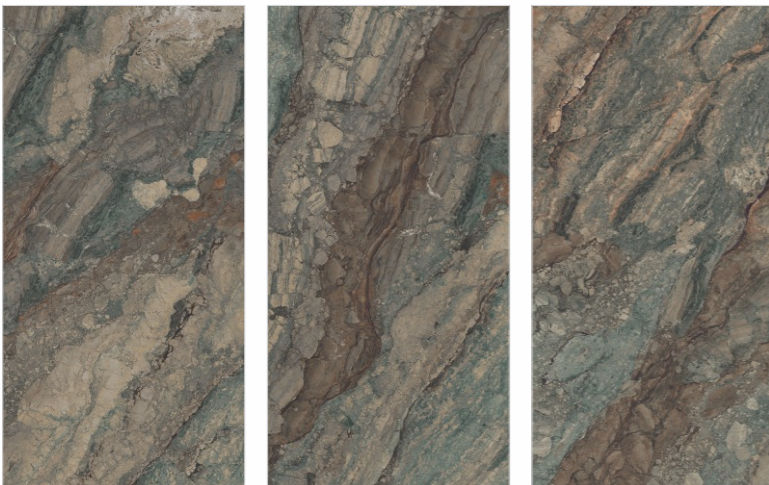

# LUCENTEZZA TEAL

Available Size :

 **160x160cm**  
9mm Thickness  
12mm Thickness

 **160x320cm**  
6mm Thickness  
12mm Thickness  
15mm Thickness  
20mm Thickness

Available Finishes :

**Matt**                      **Carving**  
**Polished**              **Metallic**  
**Full digital**            **Rustic**  
**Granilla**                **Grooving**      And many more