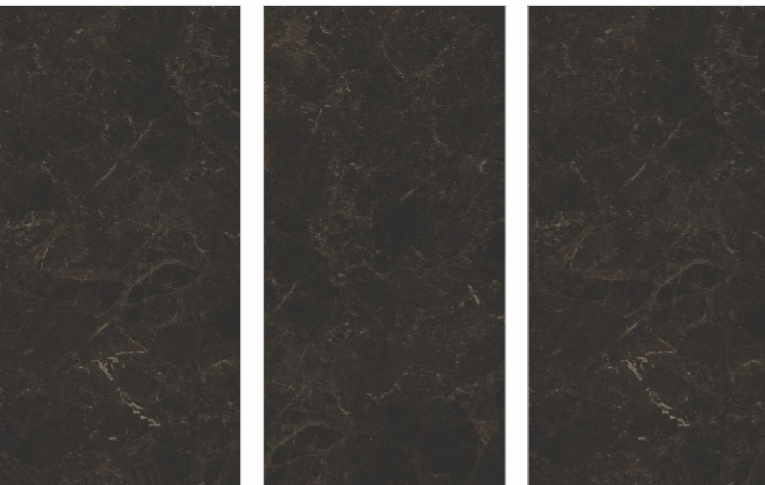

Available Size :

160x160cm
9mm Thickness
12mm Thickness

160x320cm
6mm Thickness
12mm Thickness
15mm Thickness
20mm Thickness

Available Finishes :

Matt   **Carving**
Polished   **Metallic**
Full digital   **Rustic**
Granilla   **Grooving**   And many more

Applications Area :

**Floor | Wall | Commercial | Facade
Vanity top | Counter top | Table top**