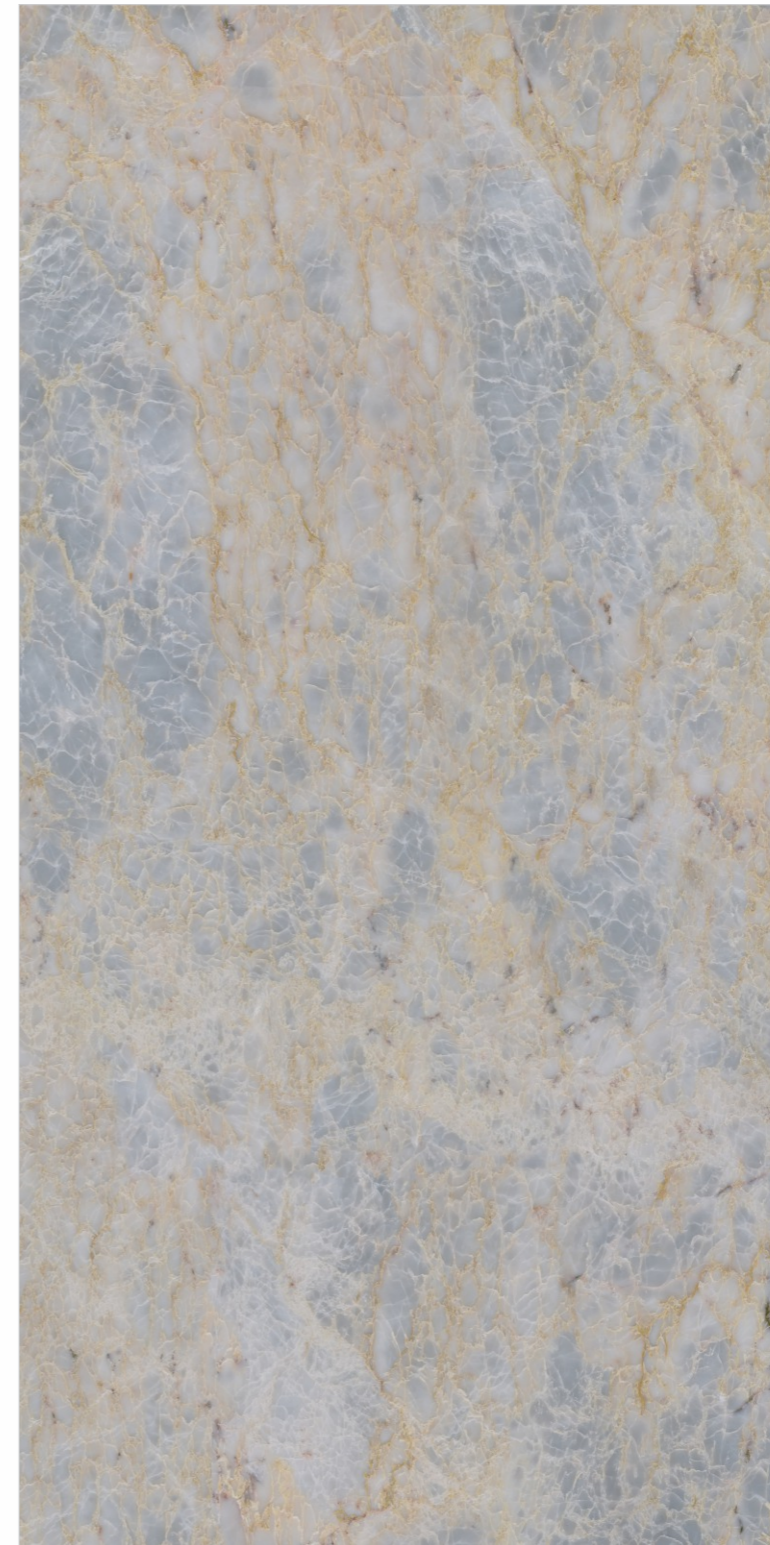

JASTO ROMANO

Available Size :

160x160cm
9mm Thickness
12mm Thickness

160x320cm
6mm Thickness
12mm Thickness
15mm Thickness
20mm Thickness

Available Finishes :

Matt   **Carving**
Polished   **Metallic**
Full digital   **Rustic**
Granilla   **Grooving**   And many more