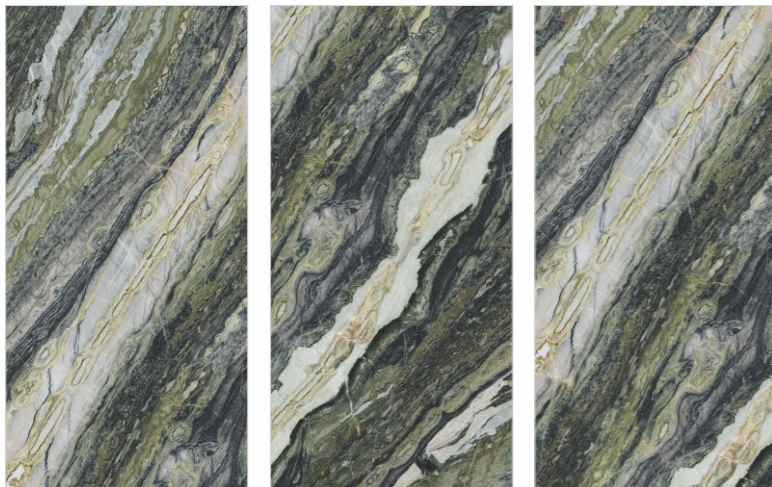

Available Size :

160x160cm
9mm Thickness
12mm Thickness

160x320cm
6mm Thickness
12mm Thickness
15mm Thickness
20mm Thickness

Available Finishes :

Matt   **Carving**
Polished   **Metallic**
Full digital   **Rustic**
Granilla   **Grooving**   **And many more**

Applications Area :

**Floor | Wall | Commercial | Facade
Vanity top | Counter top | Table top**