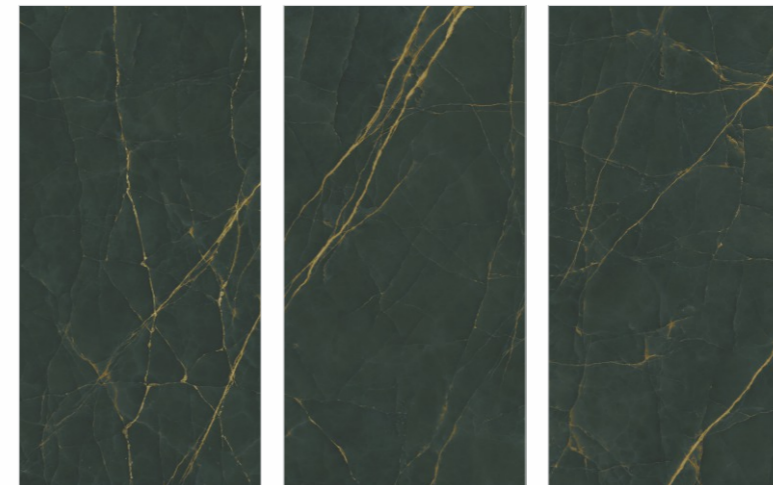

ARANCIO ONYX GREEN

Available Size :

160x160cm
9mm Thickness
12mm Thickness

160x320cm
6mm Thickness
12mm Thickness
15mm Thickness
20mm Thickness

Available Finishes :

Matt   **Carving**
Polished   **Metallic**
Full digital   **Rustic**
Granilla   **Grooving**   And many more

Applications Area :

Floor | Wall | Commercial | Facade
Vanity top | Counter top | Table top