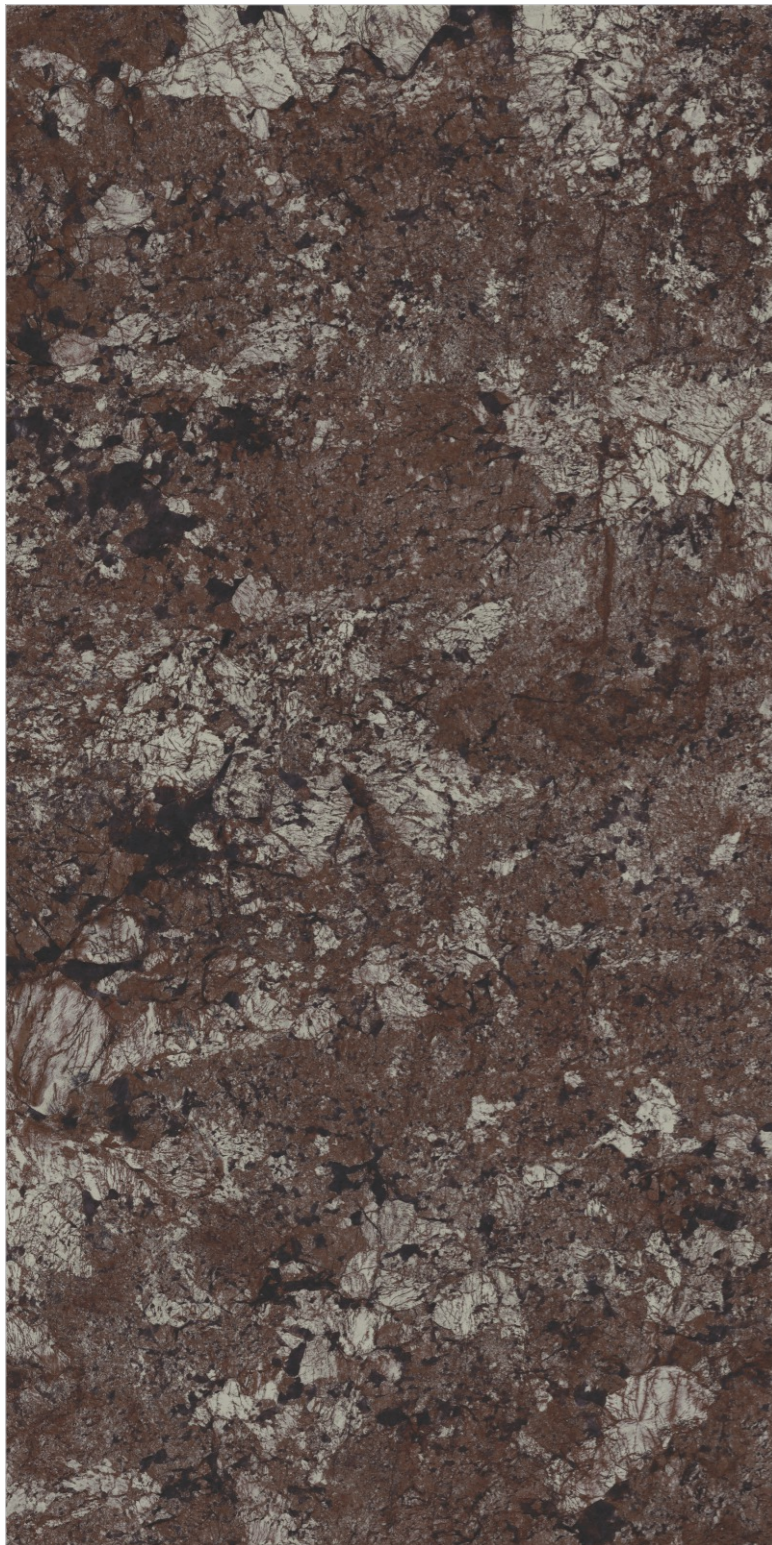

MONTE CRISTO