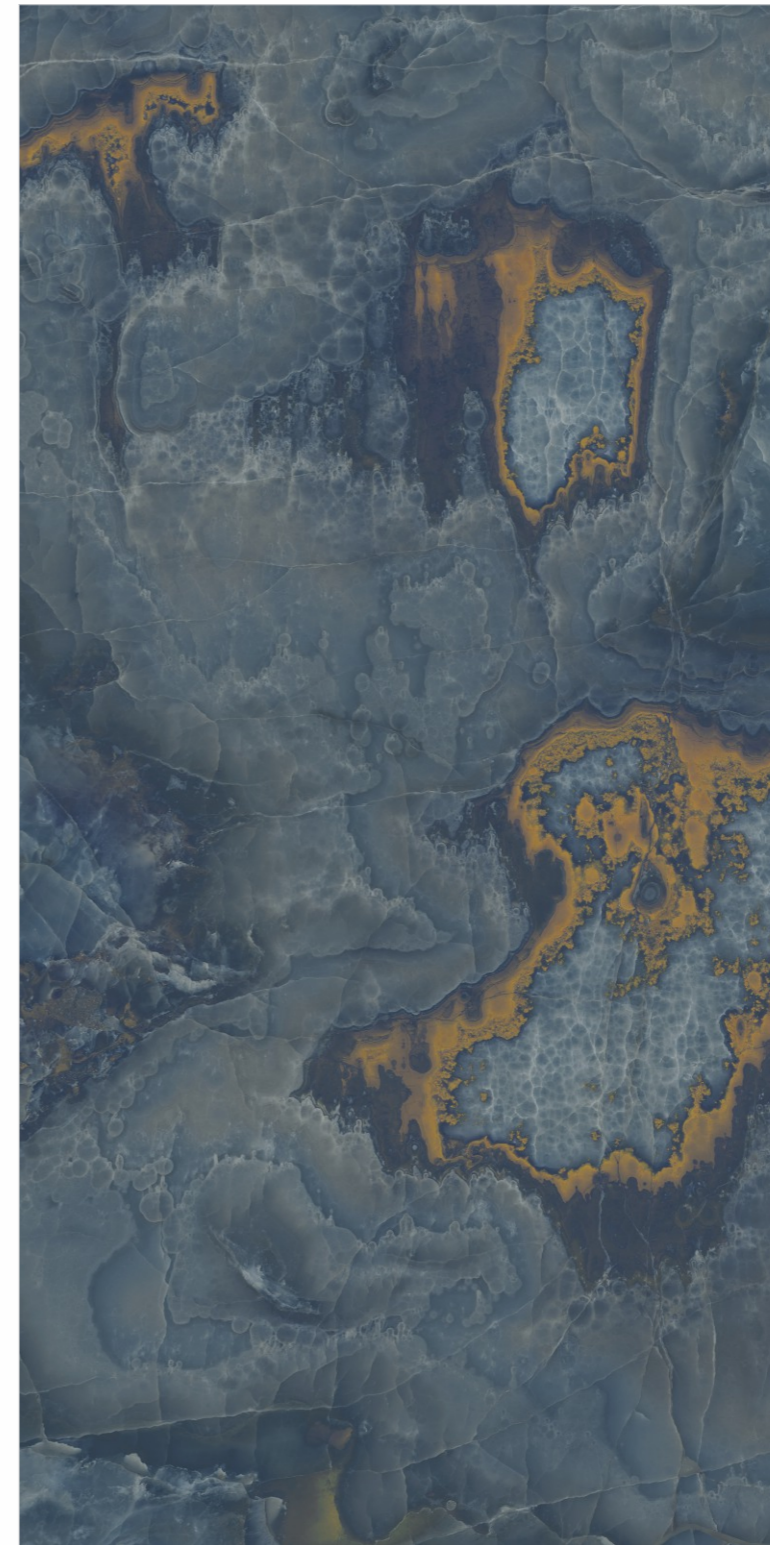

CAIRO ONYX BLUE

Available Size :

160x160cm
9mm Thickness
12mm Thickness

160x320cm
6mm Thickness
12mm Thickness
15mm Thickness
20mm Thickness

Available Finishes :

Matt   **Carving**
Polished   **Metallic**
Full digital   **Rustic**
Granilla   **Grooving**   *And many more*