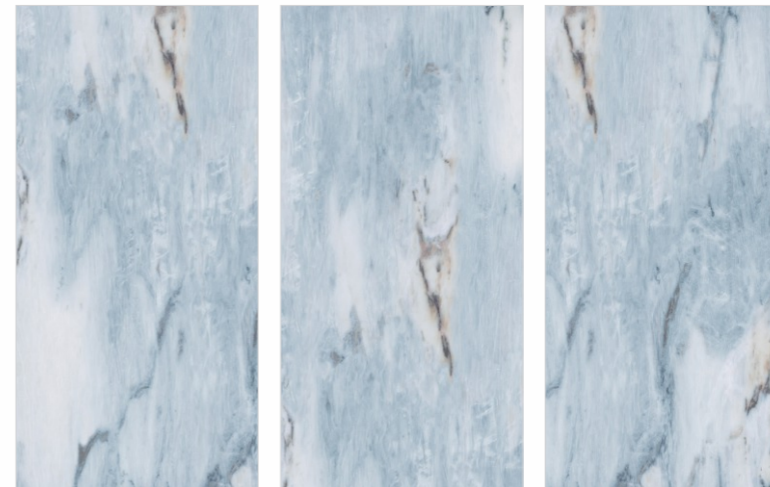

Available Size :

160x160cm
9mm Thickness
12mm Thickness

160x320cm
6mm Thickness
12mm Thickness
15mm Thickness
20mm Thickness

Available Finishes :

Matt   **Carving**
Polished   **Metallic**
Full digital   **Rustic**
Granilla   **Grooving**   And many more

Applications Area :

Floor | Wall | Commercial | Facade
Vanity top | Counter top | Table top