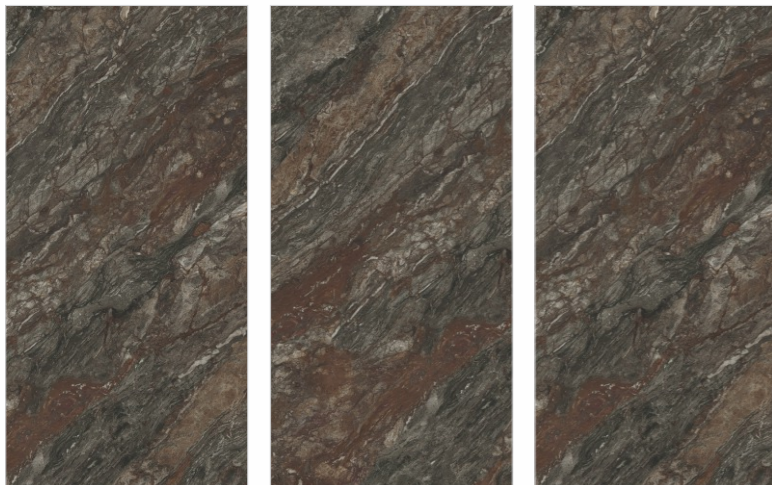

BENEVENTO BROWN

Available Size :

160x160cm
9mm Thickness
12mm Thickness

160x320cm
6mm Thickness
12mm Thickness
15mm Thickness
20mm Thickness

Available Finishes :

Matt	Carving	
Polished	Metallic	
Full digital	Rustic	
Granilla	Grooving	And many more

Applications Area :

Floor | Wall | Commercial | Facade
Vanity top | Counter top | Table top