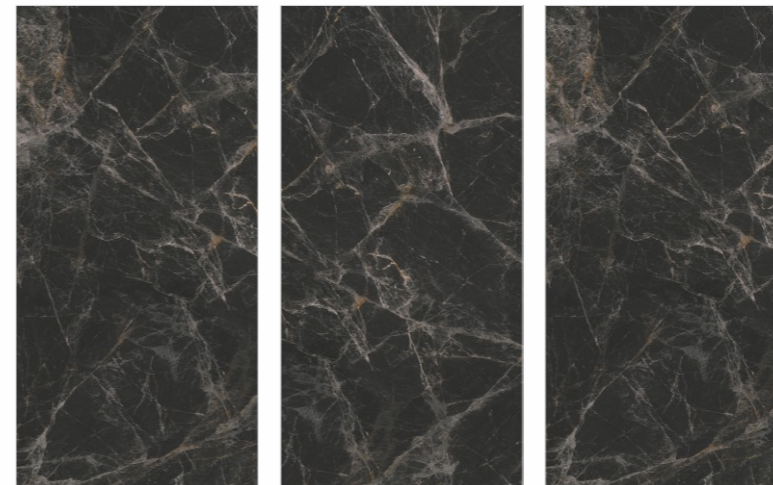

Available Size :

160x160cm
9mm Thickness
12mm Thickness

160x320cm
6mm Thickness
12mm Thickness
15mm Thickness
20mm Thickness

Available Finishes :

Matt   **Carving**
Polished   **Metallic**
Full digital   **Rustic**
Granilla   **Grooving**   And many more

Applications Area :

Floor | Wall | Commercial | Facade
Vanity top | Counter top | Table top