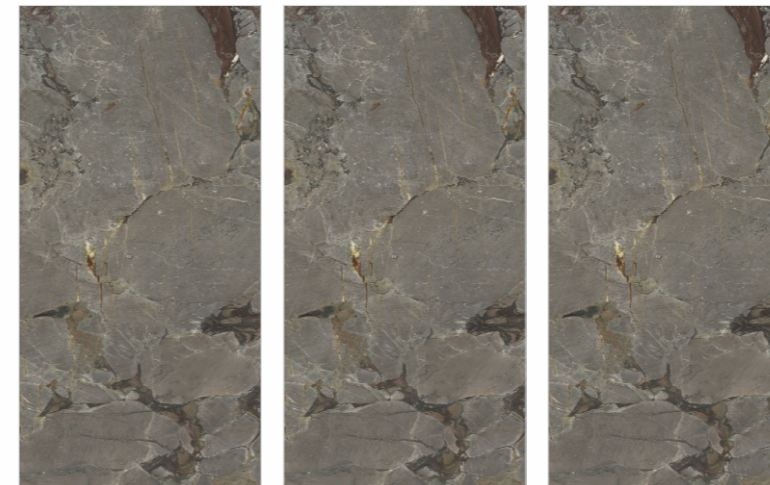

# EPPOAKOTA ALPINO

Available Size :

 **160x160cm**  
9mm Thickness  
12mm Thickness

 **160x320cm**  
6mm Thickness  
12mm Thickness  
15mm Thickness  
20mm Thickness

Available Finishes :

**Matt**                      **Carving**  
**Polished**              **Metallic**  
**Full digital**            **Rustic**  
**Granilla**                **Grooving**      And many more