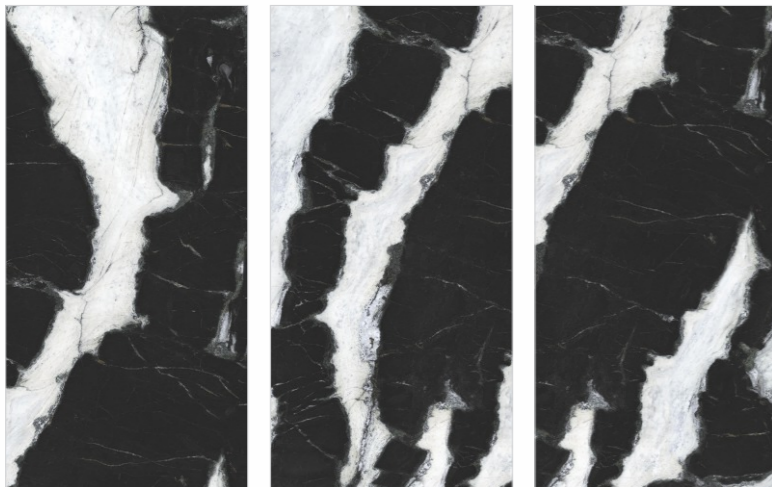

BLACK PANDA

Available Size :

160x160cm
9mm Thickness
12mm Thickness

160x320cm
6mm Thickness
12mm Thickness
15mm Thickness
20mm Thickness

Available Finishes :

Matt   **Carving**
Polished   **Metallic**
Full digital   **Rustic**
Granilla   **Grooving**   And many more

Applications Area :

Floor | Wall | Commercial | Facade
Vanity top | Counter top | Table top