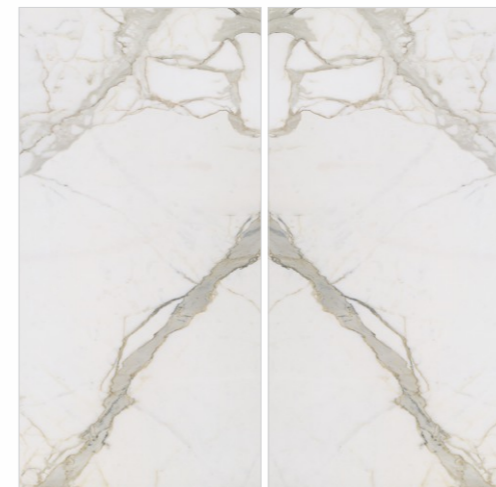

SATVARIO EUROPA

Available Size :

160x160cm
9mm Thickness
12mm Thickness

160x320cm
6mm Thickness
12mm Thickness
15mm Thickness
20mm Thickness

Available Finishes :

Matt   **Carving**
Polished   **Metallic**
Full digital   **Rustic**
Granilla   **Grooving**   And many more

Applications Area :

Floor | Wall | Commercial | Facade
Vanity top | Counter top | Table top

SATVARIO LATTE

Available Size :

160x160cm
9mm Thickness
12mm Thickness

160x320cm
6mm Thickness
12mm Thickness
15mm Thickness
20mm Thickness

Available Finishes :

Matt   **Carving**
Polished   **Metallic**
Full digital   **Rustic**
Granilla   **Grooving**   And many more

Applications Area :

Floor | Wall | Commercial | Facade
Vanity top | Counter top | Table top