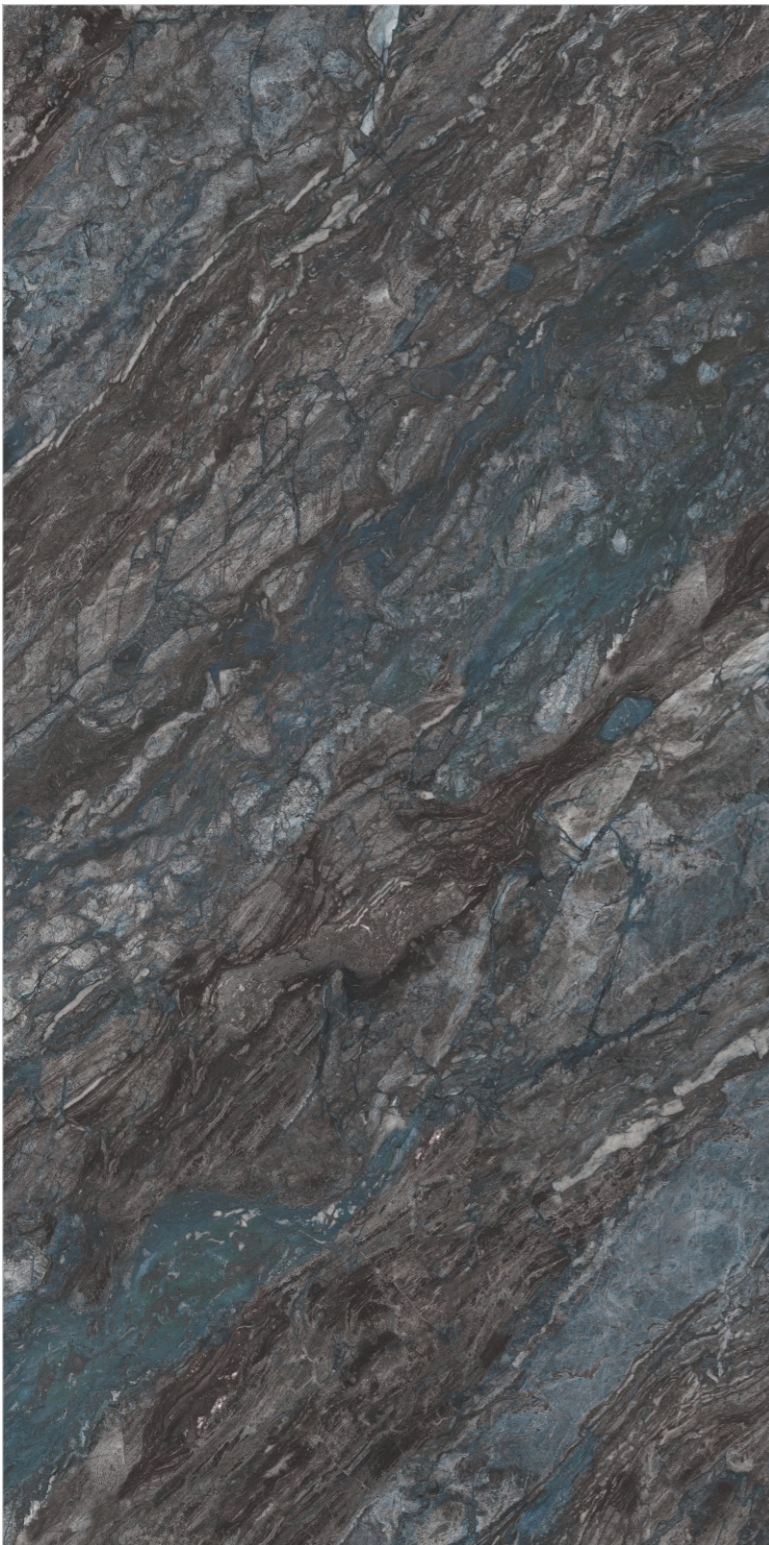

BENEVENTO AQUA

Available Size :

160x160cm
9mm Thickness
12mm Thickness

160x320cm
6mm Thickness
12mm Thickness
15mm Thickness
20mm Thickness

Available Finishes :

Matt   **Carving**
Polished   **Metallic**
Full digital   **Rustic**
Granilla   **Grooving**   *And many more*