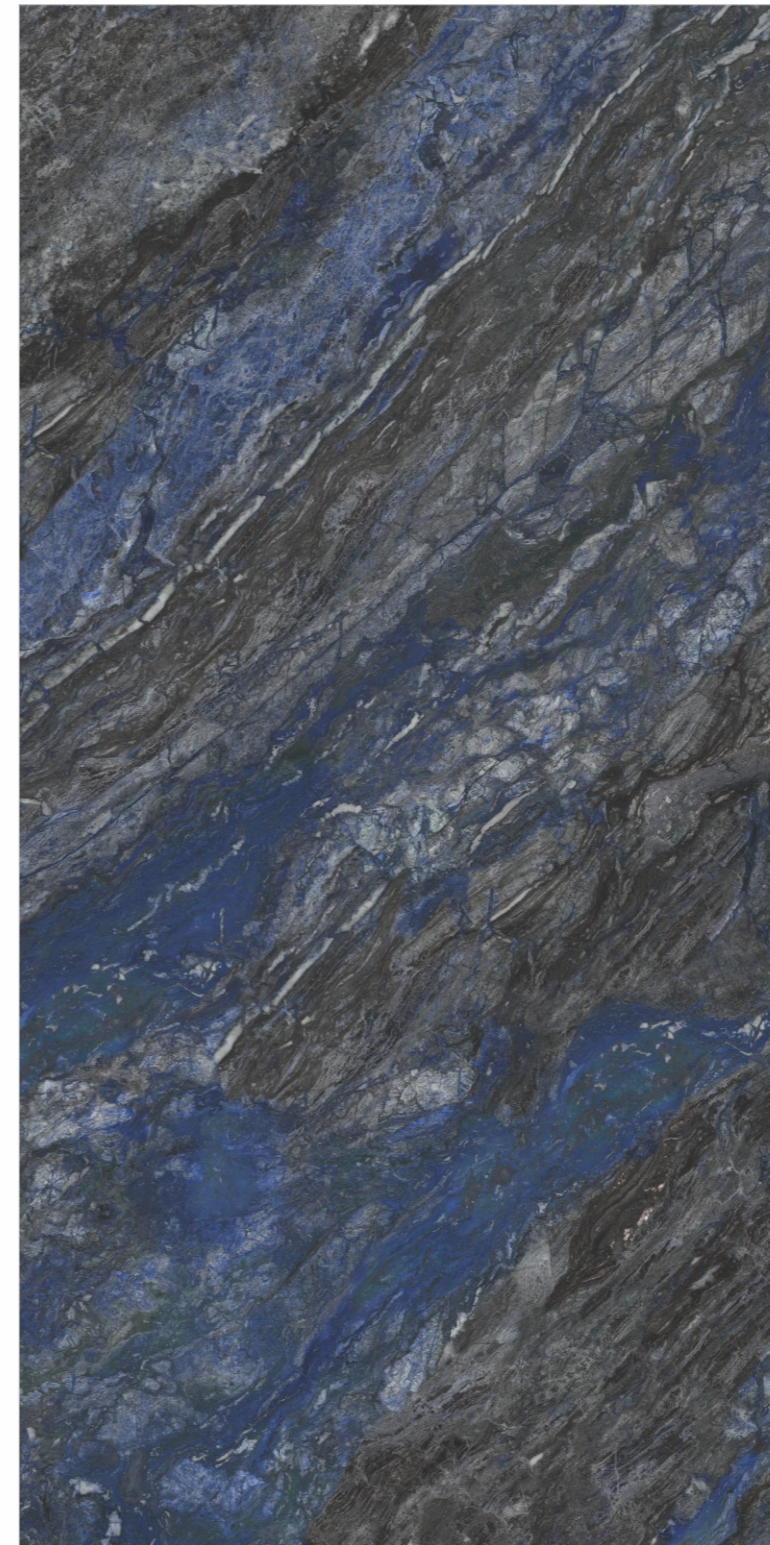

BENEVENTO AZUL

Available Size :

160x160cm
9mm Thickness
12mm Thickness

160x320cm
6mm Thickness
12mm Thickness
15mm Thickness
20mm Thickness

Available Finishes :

Matt   **Carving**
Polished   **Metallic**
Full digital   **Rustic**
Granilla   **Grooving**   *And many more*