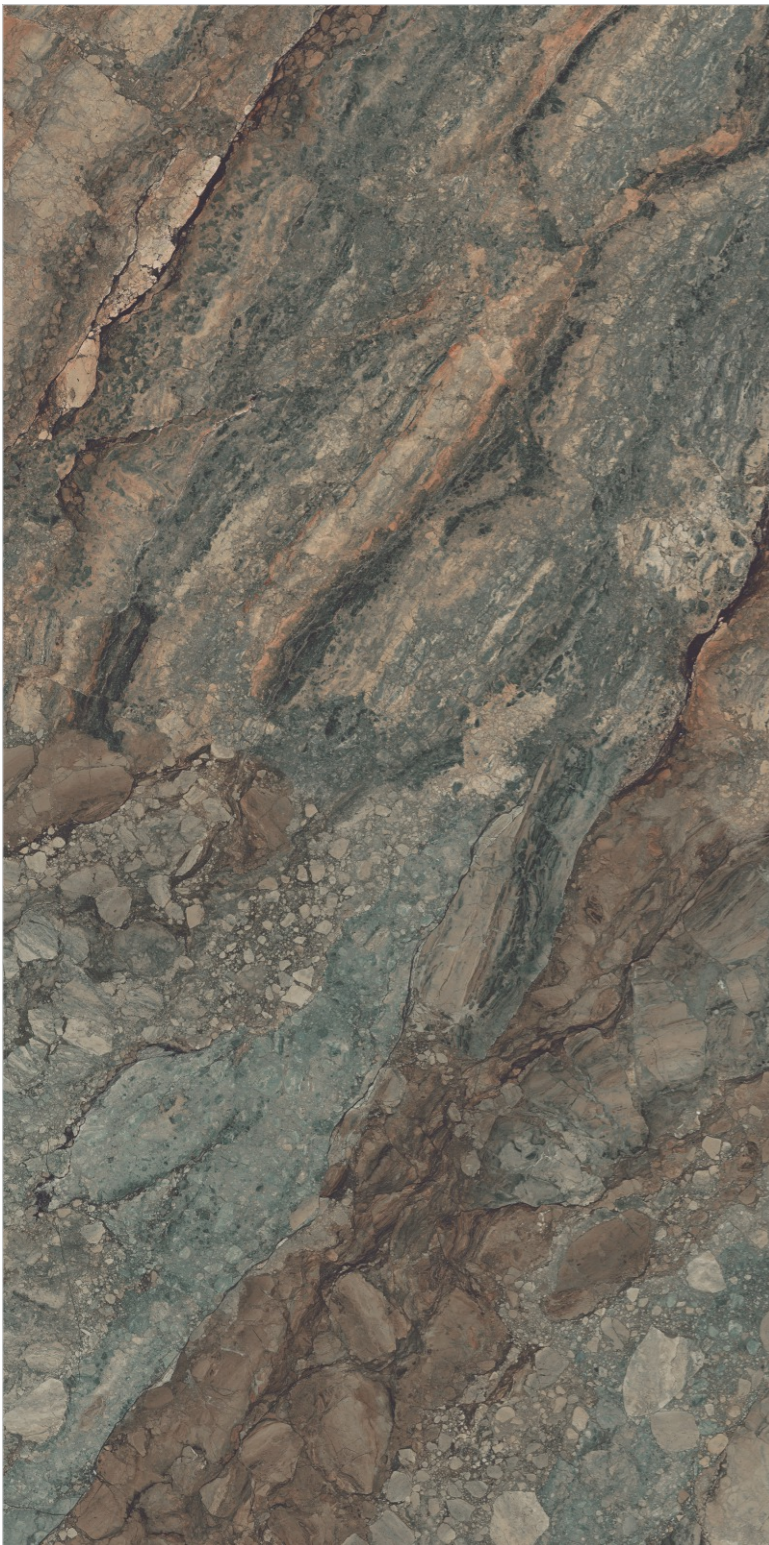

LUCENTEZZA TEAL

Available Size :

160x160cm
9mm Thickness
12mm Thickness

160x320cm
6mm Thickness
12mm Thickness
15mm Thickness
20mm Thickness

Available Finishes :

Matt   **Carving**
Polished   **Metallic**
Full digital   **Rustic**
Granilla   **Grooving**   And many more