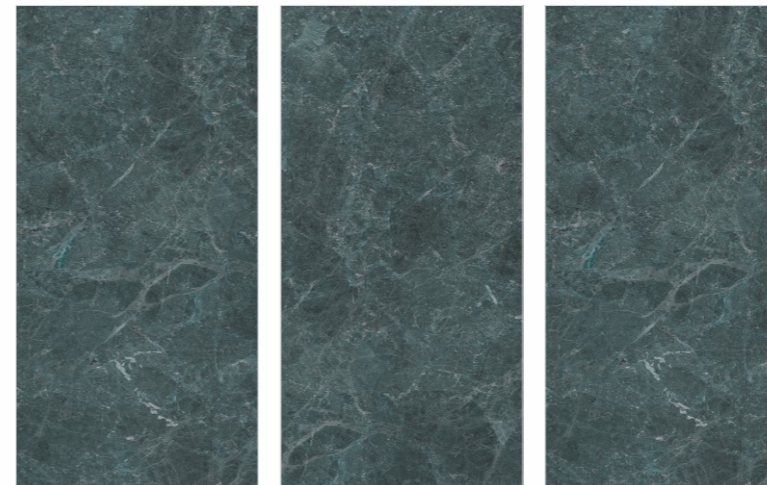

Available Size :

160x160cm
9mm Thickness
12mm Thickness

160x320cm
6mm Thickness
12mm Thickness
15mm Thickness
20mm Thickness

Available Finishes :

Matt   **Carving**
Polished   **Metallic**
Full digital   **Rustic**
Granilla   **Grooving**   And many more

Applications Area :

**Floor | Wall | Commercial | Facade
Vanity top | Counter top | Table top**