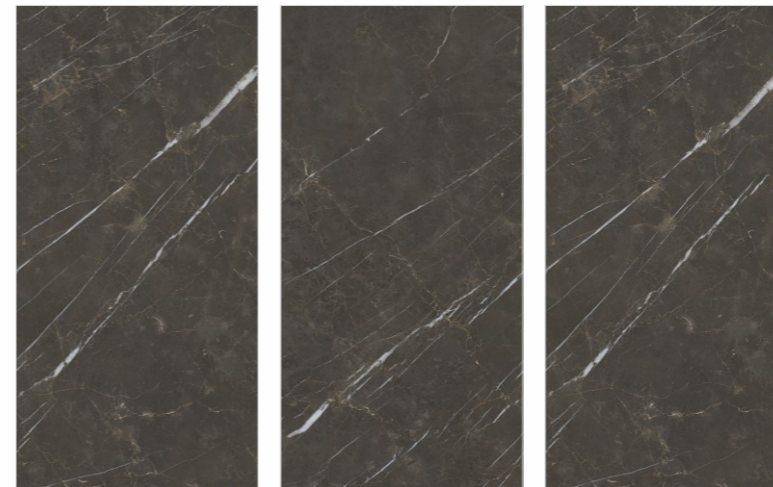

MAJESTUOSO MARRON

Available Size :

160x160cm
9mm Thickness
12mm Thickness

160x320cm
6mm Thickness
12mm Thickness
15mm Thickness
20mm Thickness

Available Finishes :

Matt   **Carving**
Polished   **Metallic**
Full digital   **Rustic**
Granilla   **Grooving**   And many more

Applications Area :

Floor | Wall | Commercial | Facade
Vanity top | Counter top | Table top