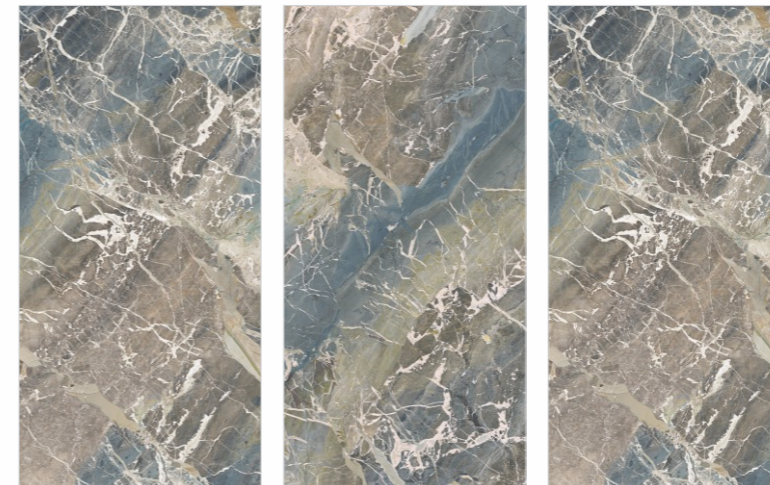

# BELLATRIX AZUL

Available Size :

 **160x160cm**  
9mm Thickness  
12mm Thickness

 **160x320cm**  
6mm Thickness  
12mm Thickness  
15mm Thickness  
20mm Thickness

Available Finishes :

**Matt**                      **Carving**  
**Polished**              **Metallic**  
**Full digital**            **Rustic**  
**Granilla**                **Grooving**      And many more