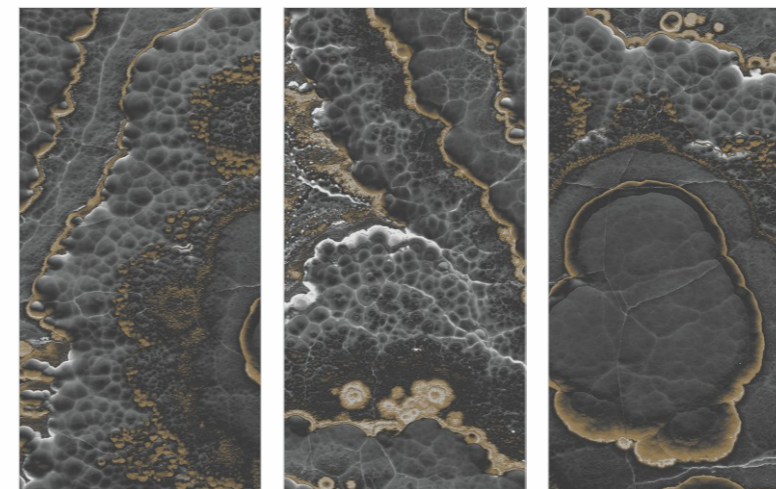

ONICE VULCANO NERO

Available Size :

160x160cm
9mm Thickness
12mm Thickness

160x320cm
6mm Thickness
12mm Thickness
15mm Thickness
20mm Thickness

Available Finishes :

Matt	Carving	
Polished	Metallic	
Full digital	Rustic	
Granilla	Grooving	And many more

Applications Area :

Floor | Wall | Commercial | Facade
Vanity top | Counter top | Table top