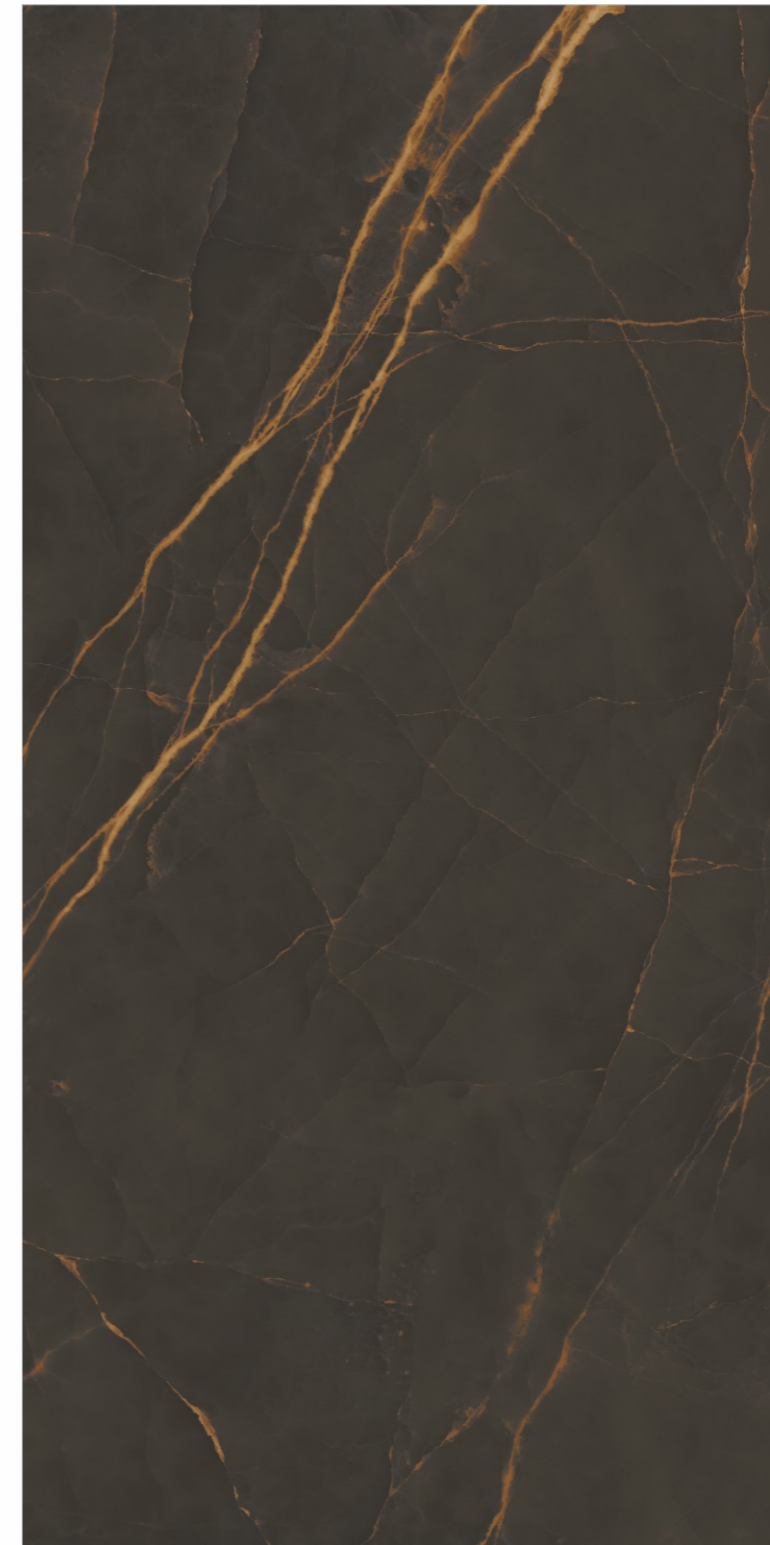

ARANCIO ONYX BROWN

Available Size :

160x160cm
9mm Thickness
12mm Thickness

160x320cm
6mm Thickness
12mm Thickness
15mm Thickness
20mm Thickness

Available Finishes :

Matt   **Carving**
Polished   **Metallic**
Full digital   **Rustic**
Granilla   **Grooving**   And many more