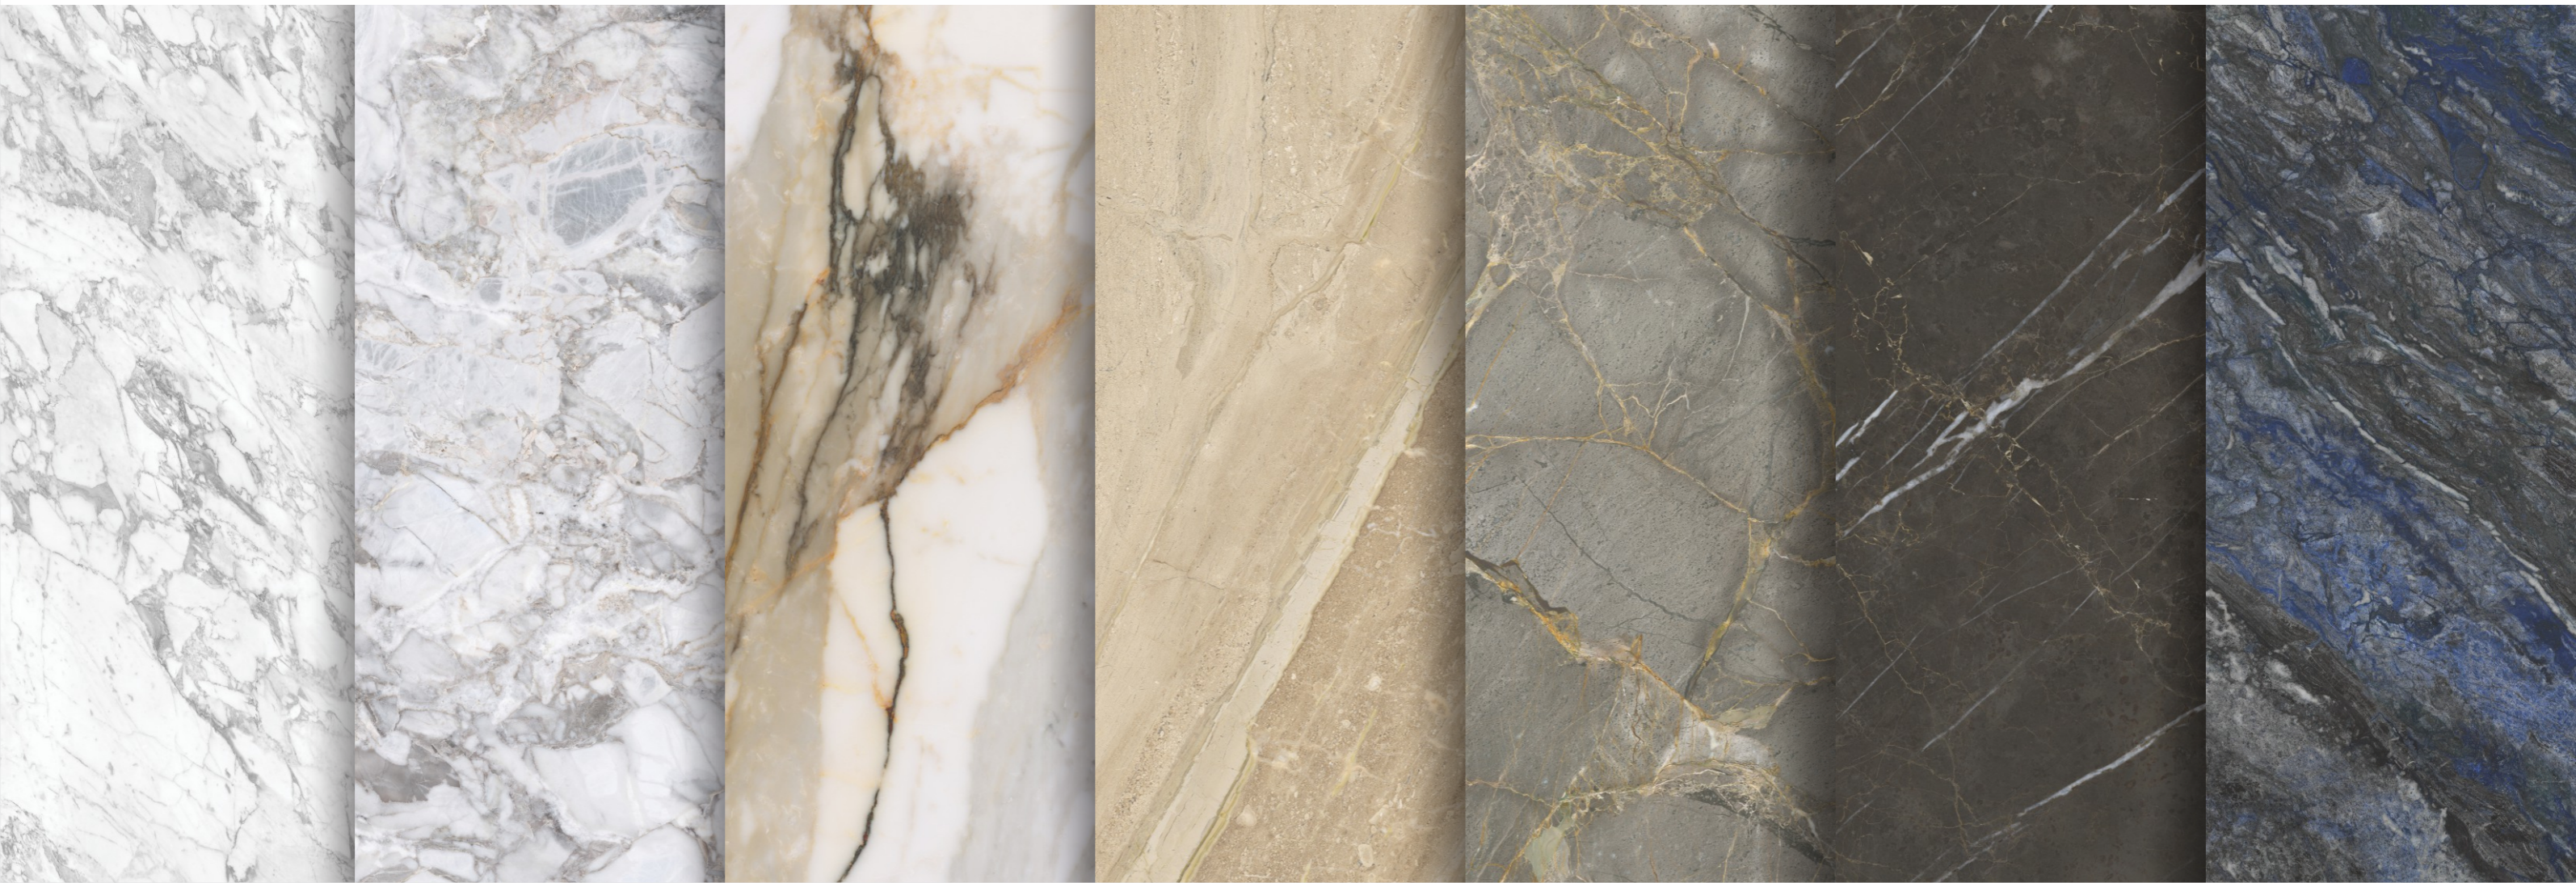

# Edge Profiles

The mouldable edge profiles add versatility to the designs, giving a uniqueness that draws attention to your spaces.

EASED EDGE

1/2" ROUND TOP & BOTTOM

OGEE

DEMI BULLNOSE

FULL BULLNOSE

COVE