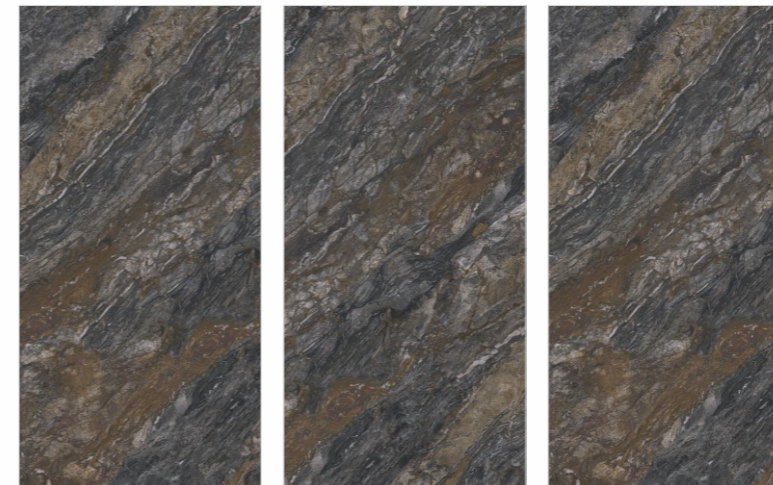

BENEVENTO BRONZE

Available Size :

160x160cm
9mm Thickness
12mm Thickness

160x320cm
6mm Thickness
12mm Thickness
15mm Thickness
20mm Thickness

Available Finishes :

Matt	Carving	
Polished	Metallic	
Full digital	Rustic	
Granilla	Grooving	And many more

Applications Area :

Floor | Wall | Commercial | Facade
Vanity top | Counter top | Table top