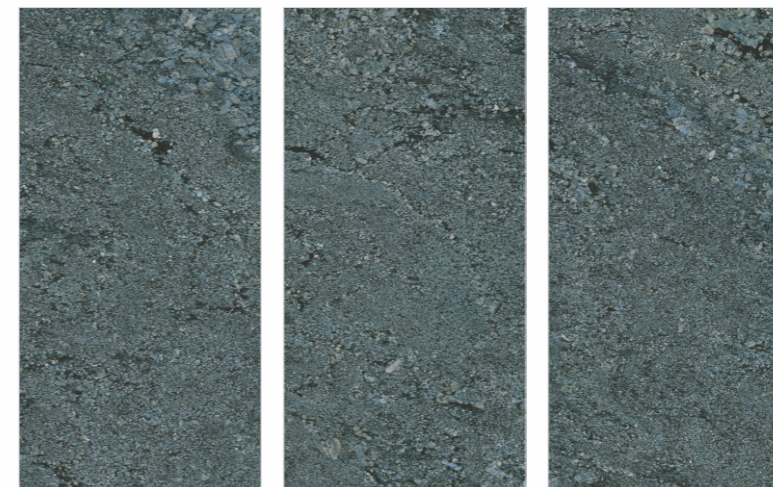

AQUA DESIERTO

Available Size :

160x160cm
9mm Thickness
12mm Thickness

160x320cm
6mm Thickness
12mm Thickness
15mm Thickness
20mm Thickness

Available Finishes :

Matt   **Carving**
Polished   **Metallic**
Full digital   **Rustic**
Granilla   **Grooving**   And many more

Applications Area :

Floor | Wall | Commercial | Facade
Vanity top | Counter top | Table top