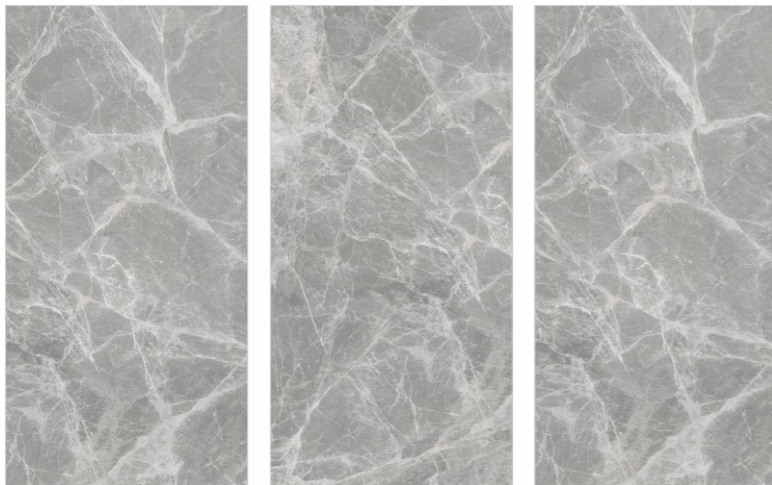

Available Size :

160x160cm
9mm Thickness
12mm Thickness

160x320cm
6mm Thickness
12mm Thickness
15mm Thickness
20mm Thickness

Available Finishes :

Matt   **Carving**
Polished   **Metallic**
Full digital   **Rustic**
Granilla   **Grooving**   And many more

Applications Area :

Floor | Wall | Commercial | Facade
Vanity top | Counter top | Table top