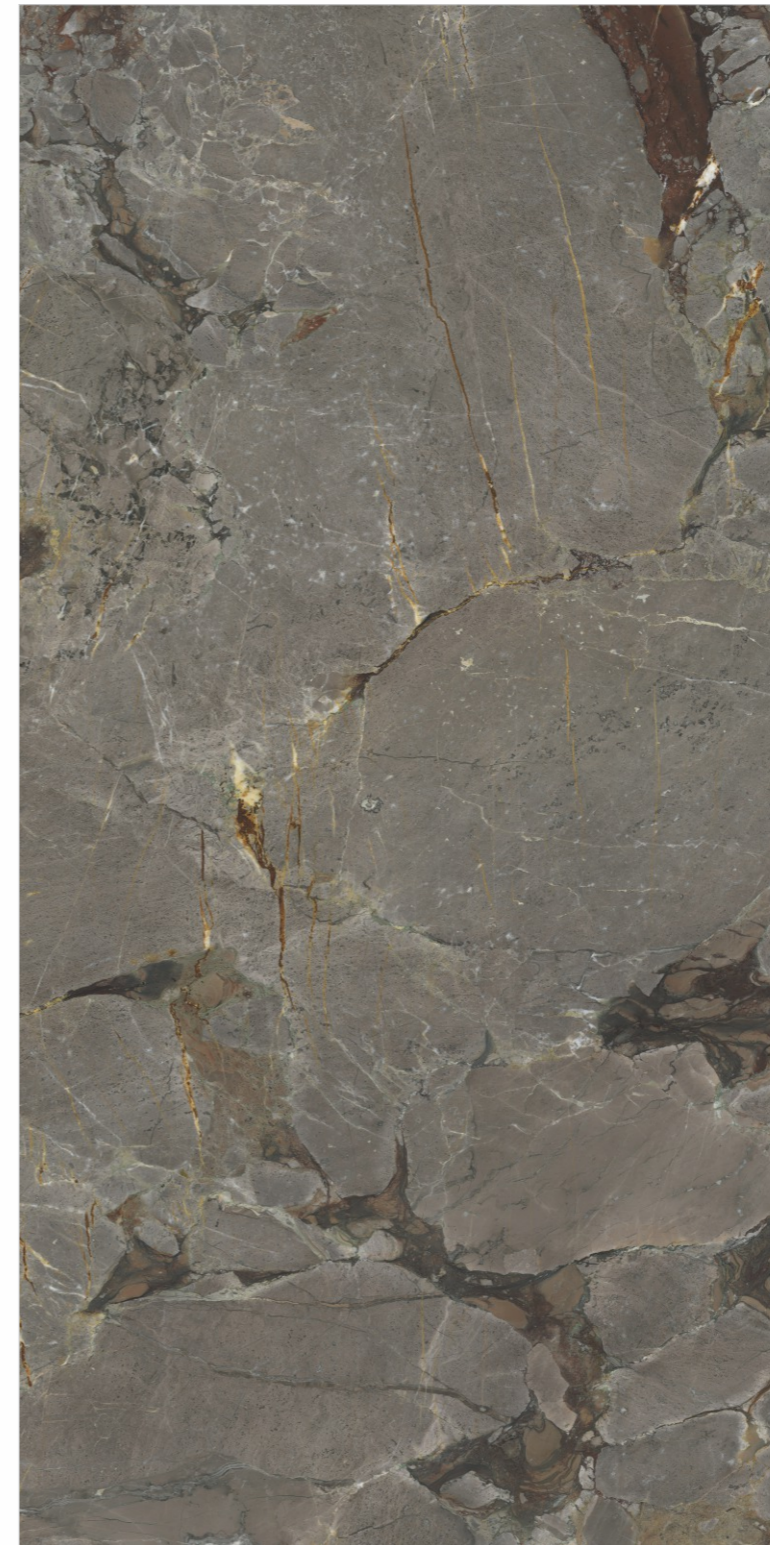

EPPOAKOTA ALPINO

Available Size :

160x160cm
9mm Thickness
12mm Thickness

160x320cm
6mm Thickness
12mm Thickness
15mm Thickness
20mm Thickness

Available Finishes :

Matt   **Carving**
Polished   **Metallic**
Full digital   **Rustic**
Granilla   **Grooving**   And many more