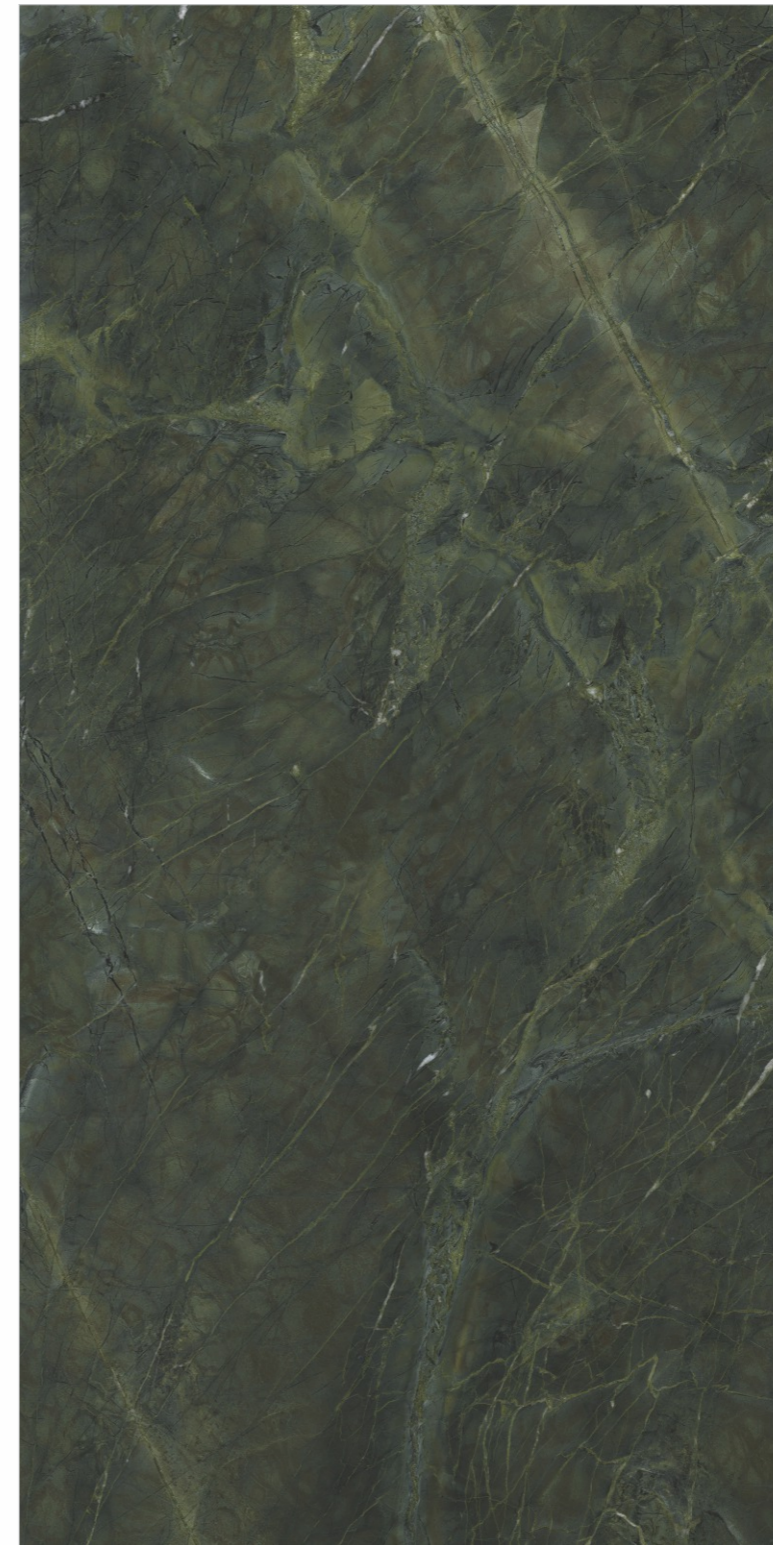

VITTORIA REGIA VERDE