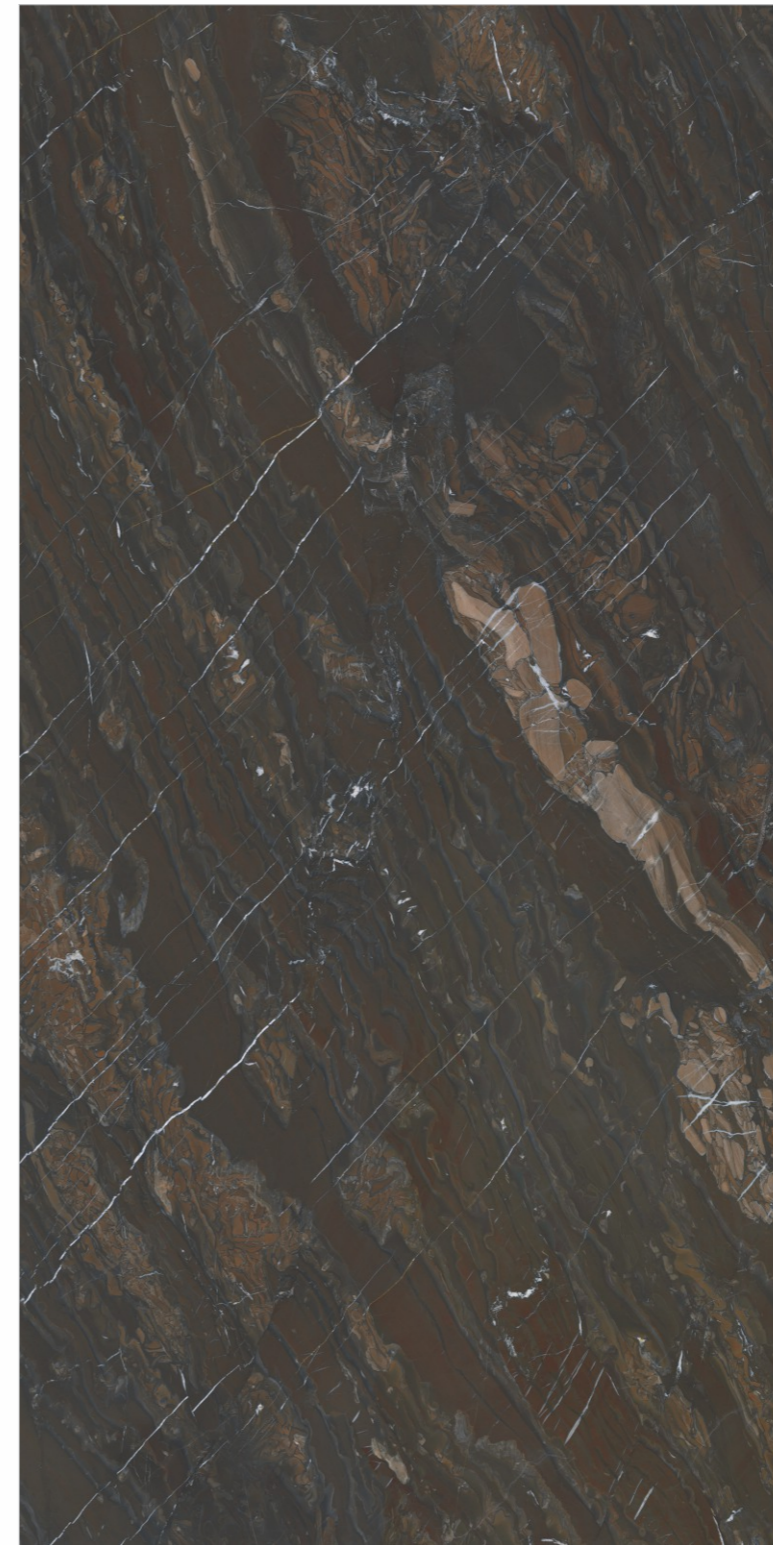

GANYMEDE BROWN

Available Size :

160x160cm
9mm Thickness
12mm Thickness

160x320cm
6mm Thickness
12mm Thickness
15mm Thickness
20mm Thickness

Available Finishes :

Matt   **Carving**
Polished   **Metallic**
Full digital   **Rustic**
Granilla   **Grooving**   And many more

Applications Area :

Floor | Wall | Commercial | Facade
Vanity top | Counter top | Table top