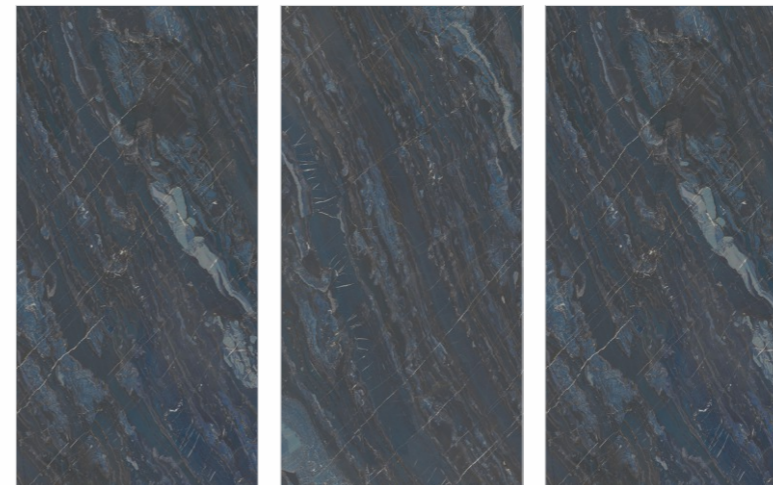

Available Size :

160x160cm
9mm Thickness
12mm Thickness

160x320cm
6mm Thickness
12mm Thickness
15mm Thickness
20mm Thickness

Available Finishes :

Matt   **Carving**
Polished   **Metallic**
Full digital   **Rustic**
Granilla   **Grooving**   **And many more**

Applications Area :

Floor | Wall | Commercial | Facade
Vanity top | Counter top | Table top