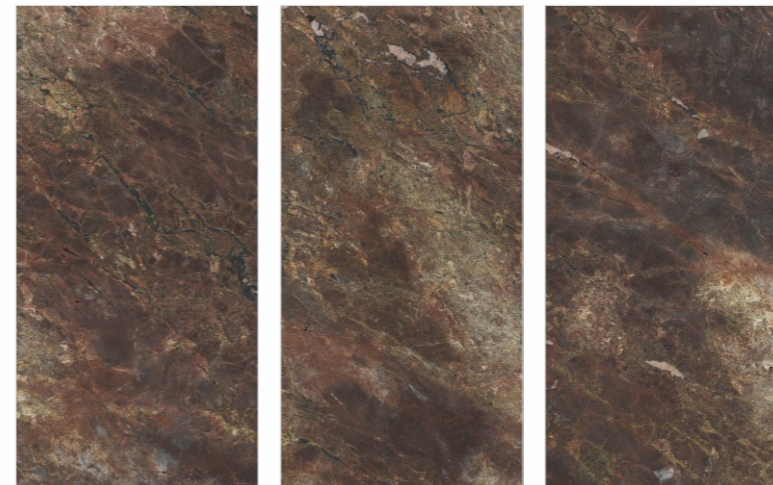

Available Size :

160x160cm
9mm Thickness
12mm Thickness

160x320cm
6mm Thickness
12mm Thickness
15mm Thickness
20mm Thickness

Available Finishes :

Matt   **Carving**
Polished   **Metallic**
Full digital   **Rustic**
Granilla   **Grooving**   And many more

Applications Area :

Floor | Wall | Commercial | Facade
Vanity top | Counter top | Table top