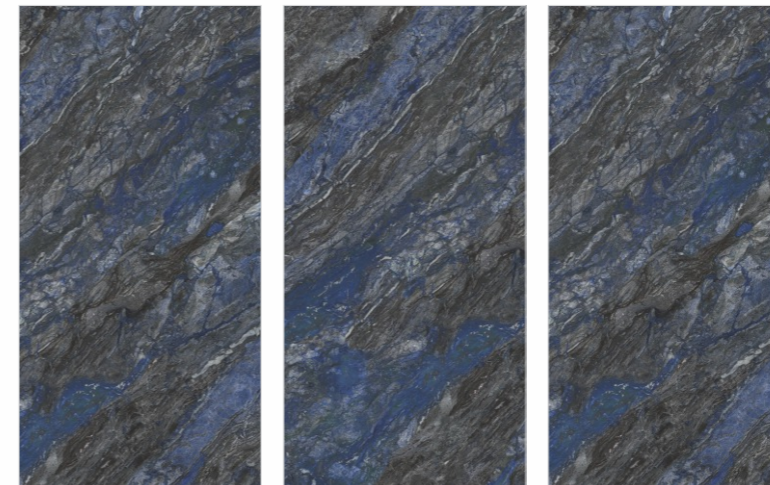

# BENEVENTO AZUL

Available Size :

---

 **160x160cm**  
9mm Thickness  
12mm Thickness

 **160x320cm**  
6mm Thickness  
12mm Thickness  
15mm Thickness  
20mm Thickness

Available Finishes :

---

**Matt**                      **Carving**  
**Polished**              **Metallic**  
**Full digital**            **Rustic**  
**Granilla**                **Grooving**      *And many more*