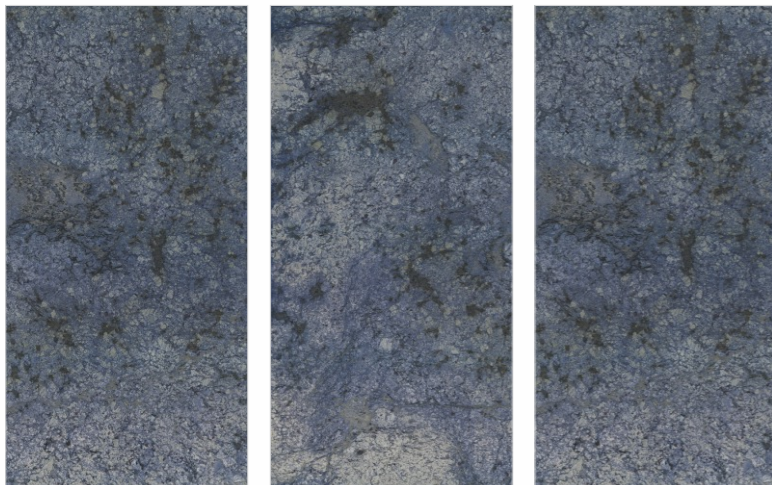

Available Size :

160x160cm
9mm Thickness
12mm Thickness

160x320cm
6mm Thickness
12mm Thickness
15mm Thickness
20mm Thickness

Available Finishes :

Matt   **Carving**
Polished   **Metallic**
Full digital   **Rustic**
Granilla   **Grooving**   And many more

Applications Area :

Floor | Wall | Commercial | Facade
Vanity top | Counter top | Table top