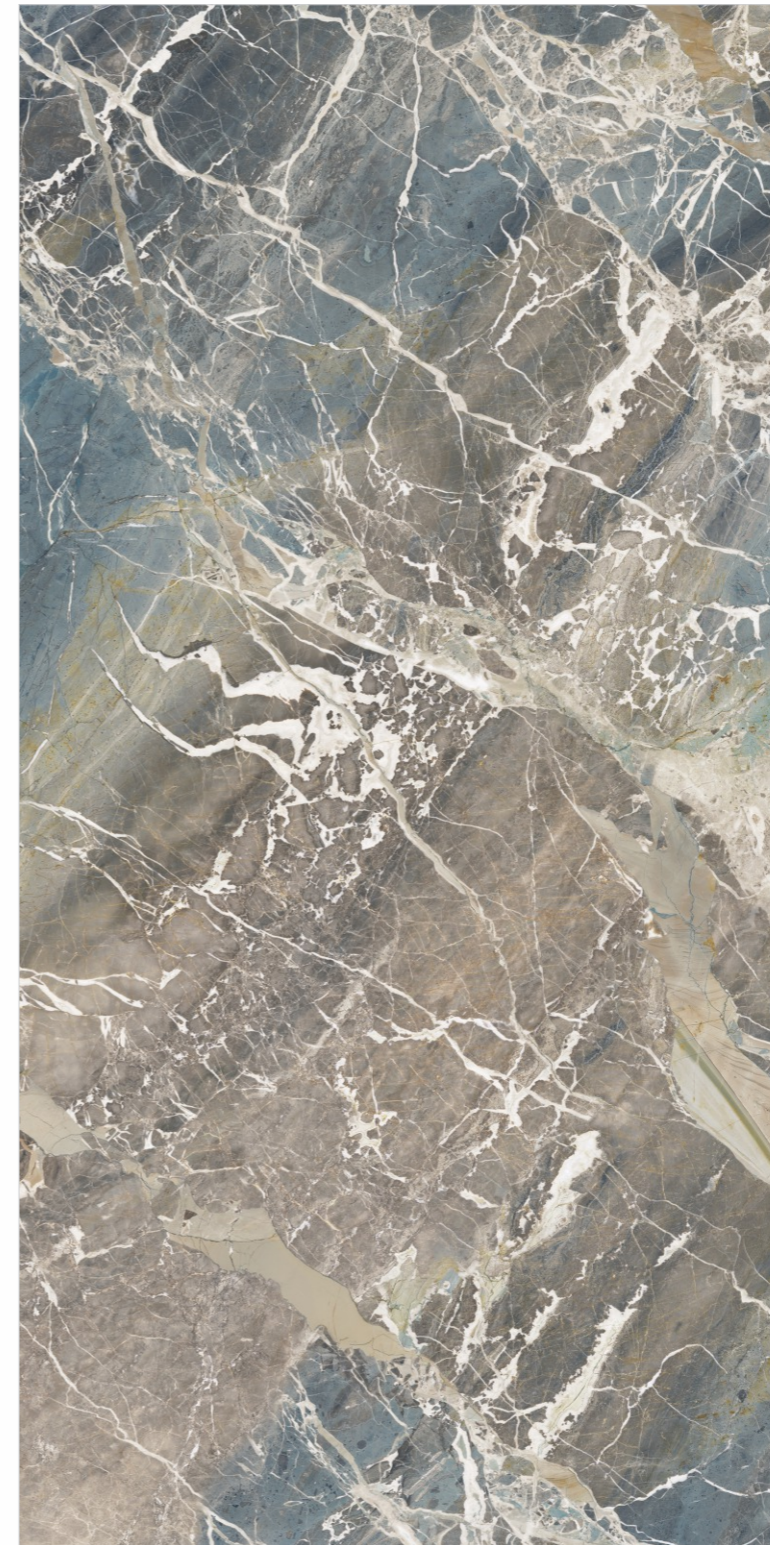

BELLATRIX AZUL

Available Size :

160x160cm
9mm Thickness
12mm Thickness

160x320cm
6mm Thickness
12mm Thickness
15mm Thickness
20mm Thickness

Available Finishes :

Matt   **Carving**
Polished   **Metallic**
Full digital   **Rustic**
Granilla   **Grooving**   And many more