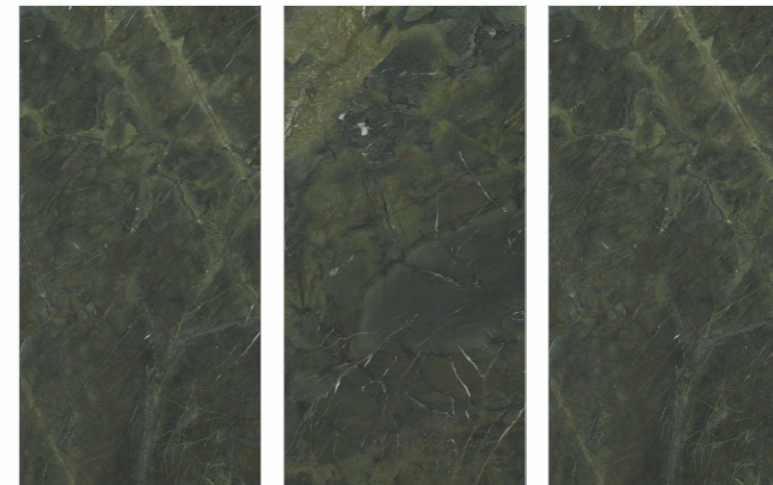

Available Size :

160x160cm
9mm Thickness
12mm Thickness

160x320cm
6mm Thickness
12mm Thickness
15mm Thickness
20mm Thickness

Available Finishes :

Matt   **Carving**
Polished   **Metallic**
Full digital   **Rustic**
Granilla   **Grooving**   And many more

Applications Area :

Floor | Wall | Commercial | Facade
Vanity top | Counter top | Table top