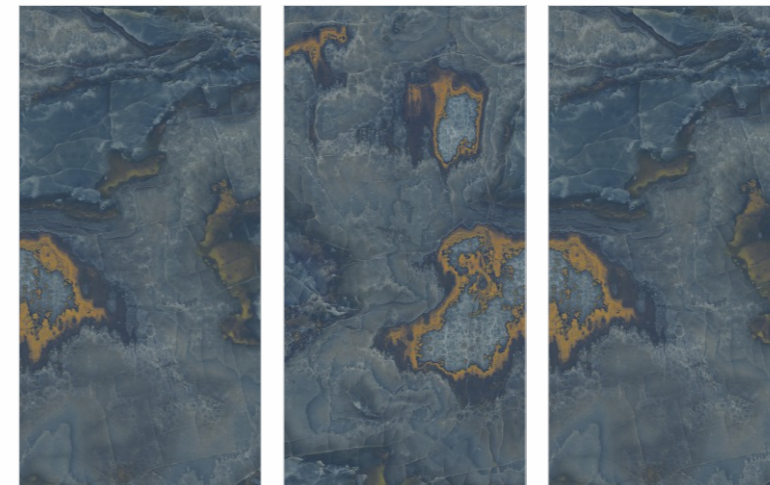

# CAIRO ONYX BLUE

Available Size :

 **160x160cm**  
9mm Thickness  
12mm Thickness

 **160x320cm**  
6mm Thickness  
12mm Thickness  
15mm Thickness  
20mm Thickness

Available Finishes :

**Matt**                      **Carving**  
**Polished**              **Metallic**  
**Full digital**            **Rustic**  
**Granilla**                **Grooving**      *And many more*