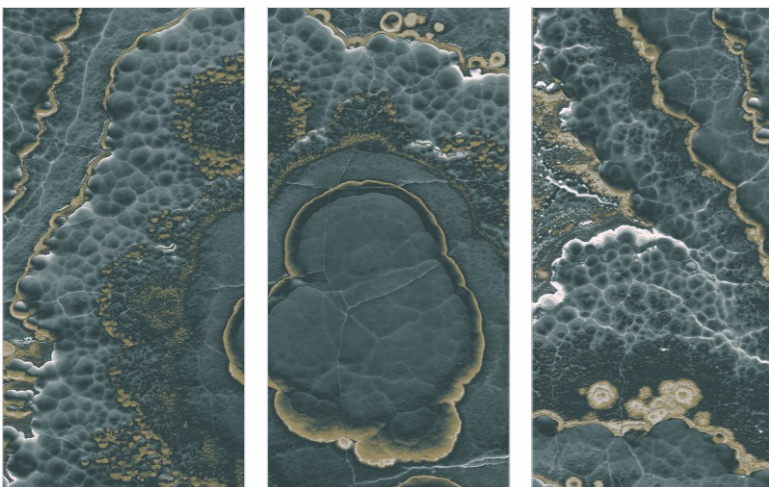

# ONICE VULCANO AQUA

Available Size :

**160x160cm**  
 9mm Thickness  
 12mm Thickness

**160x320cm**  
 6mm Thickness  
 12mm Thickness  
 15mm Thickness  
 20mm Thickness

Available Finishes :

<b>Matt</b>	<b>Carving</b>	
<b>Polished</b>	<b>Metallic</b>	
<b>Full digital</b>	<b>Rustic</b>	
<b>Granilla</b>	<b>Grooving</b>	And many more