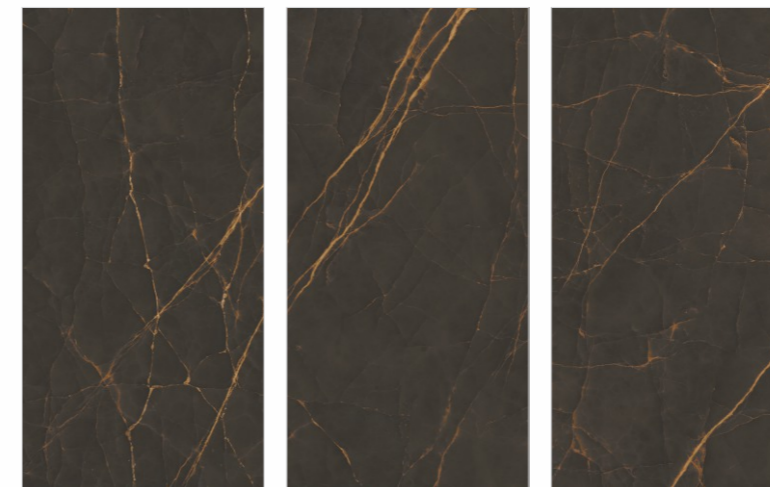

# ARANCIO ONYX BROWN

Available Size :

 **160x160cm**  
9mm Thickness  
12mm Thickness

 **160x320cm**  
6mm Thickness  
12mm Thickness  
15mm Thickness  
20mm Thickness

Available Finishes :

**Matt**                      **Carving**  
**Polished**                **Metallic**  
**Full digital**              **Rustic**  
**Granilla**                 **Grooving**      And many more