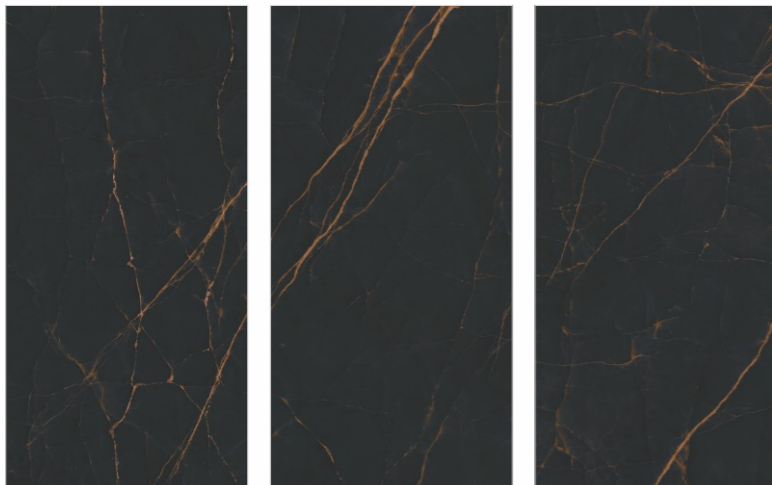

ARANCIO ONYX BLACK

Available Size :

160x160cm
9mm Thickness
12mm Thickness

160x320cm
6mm Thickness
12mm Thickness
15mm Thickness
20mm Thickness

Available Finishes :

Matt   **Carving**
Polished   **Metallic**
Full digital   **Rustic**
Granilla   **Grooving**   And many more

Applications Area :

Floor | Wall | Commercial | Facade
Vanity top | Counter top | Table top