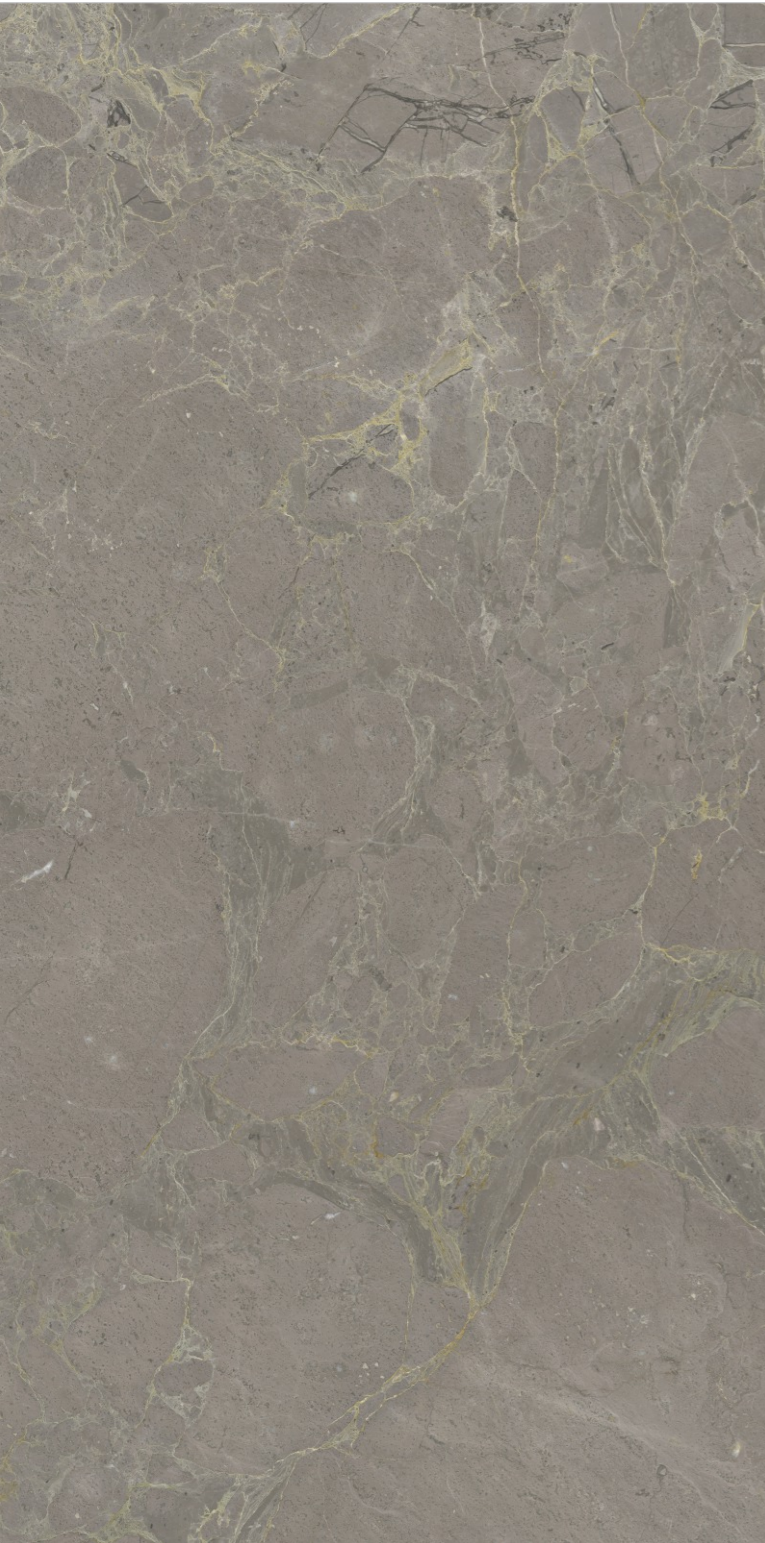

HEMSTRING GRAY