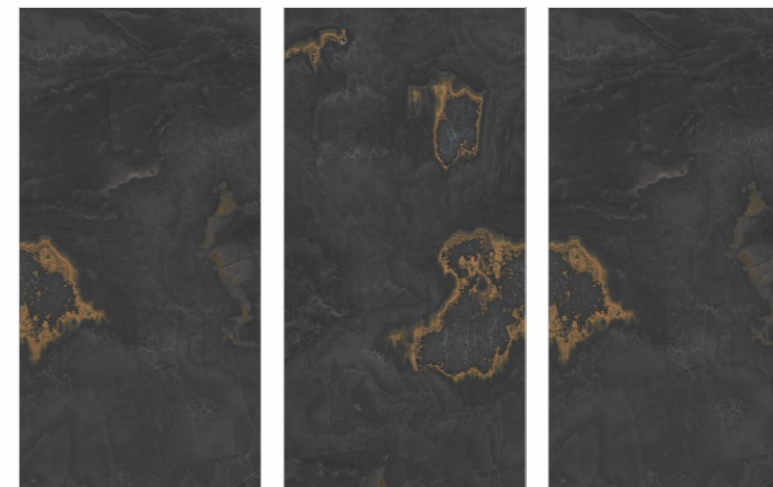

# CAIRO ONYX BLACK

Available Size :

 **160x160cm**  
9mm Thickness  
12mm Thickness

 **160x320cm**  
6mm Thickness  
12mm Thickness  
15mm Thickness  
20mm Thickness

Available Finishes :

**Matt**                      **Carving**  
**Polished**              **Metallic**  
**Full digital**            **Rustic**  
**Granilla**                **Grooving**      And many more