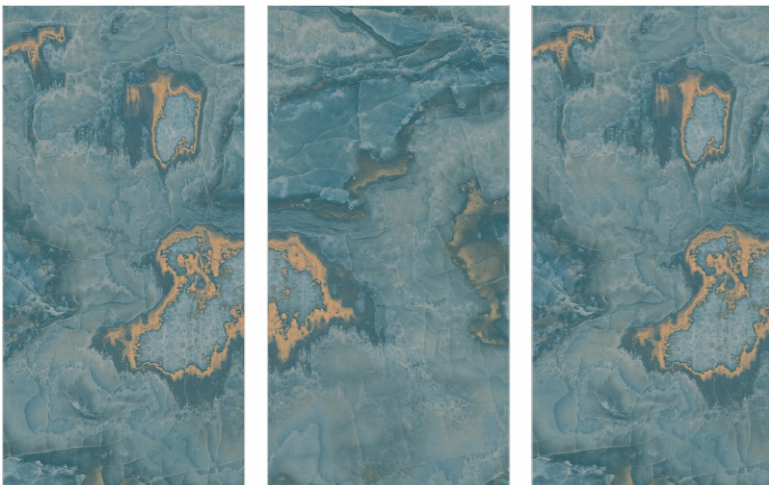

# CAIRO ONYX AQUA

Available Size :

 **160x160cm**  
9mm Thickness  
12mm Thickness

 **160x320cm**  
6mm Thickness  
12mm Thickness  
15mm Thickness  
20mm Thickness

Available Finishes :

**Matt**                      **Carving**  
**Polished**              **Metallic**  
**Full digital**            **Rustic**  
**Granilla**                **Grooving**      *And many more*