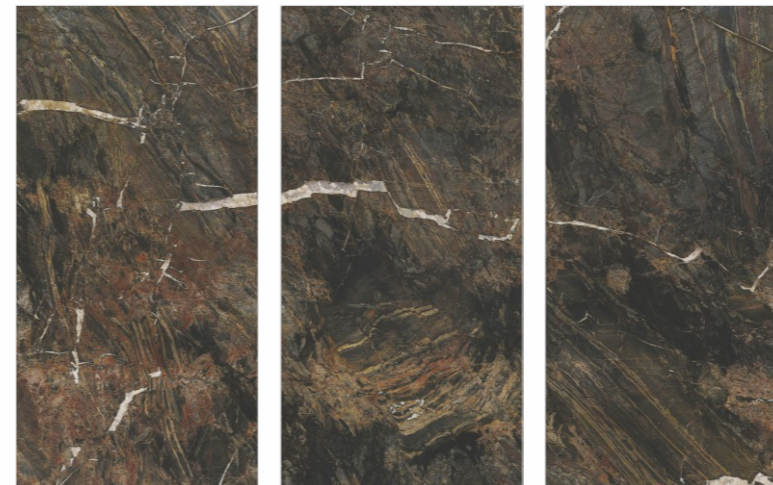

Available Size :

160x160cm
9mm Thickness
12mm Thickness

160x320cm
6mm Thickness
12mm Thickness
15mm Thickness
20mm Thickness

Available Finishes :

Matt   **Carving**
Polished   **Metallic**
Full digital   **Rustic**
Granilla   **Grooving**   And many more

Applications Area :

Floor | Wall | Commercial | Facade
Vanity top | Counter top | Table top