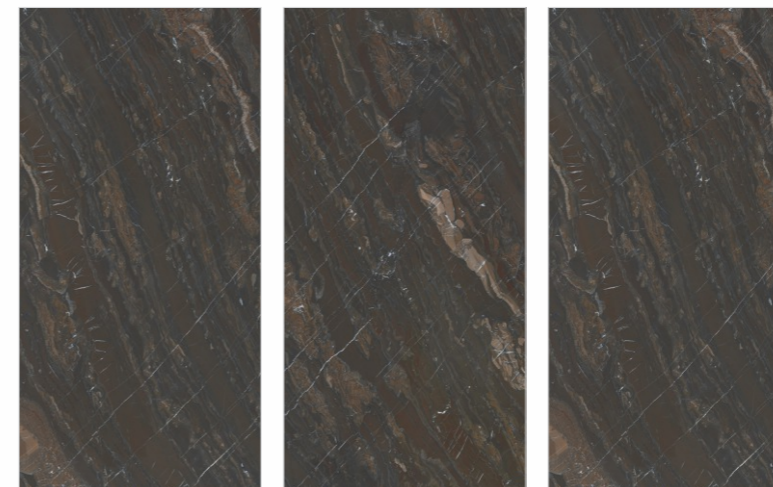

GANYMEDE BROWN

Available Size :

160x160cm
9mm Thickness
12mm Thickness

160x320cm
6mm Thickness
12mm Thickness
15mm Thickness
20mm Thickness

Available Finishes :

Matt   **Carving**
Polished   **Metallic**
Full digital   **Rustic**
Granilla   **Grooving**   And many more

Applications Area :

Floor | Wall | Commercial | Facade
Vanity top | Counter top | Table top