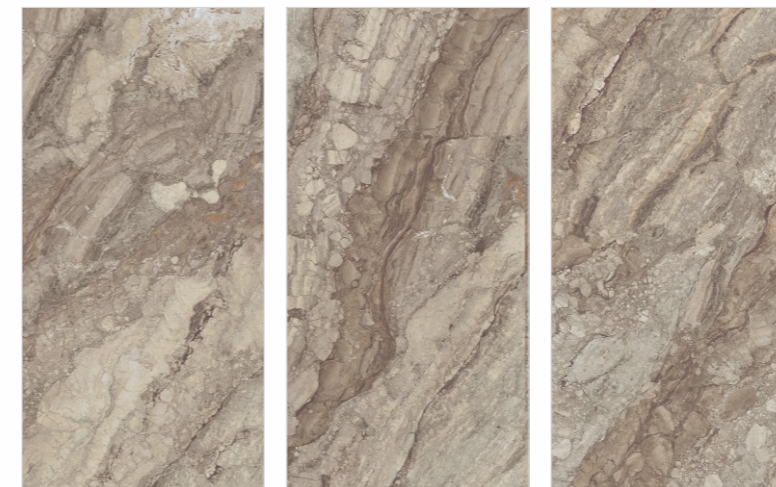

# LUCENTEZZA BEIGE

Available Size :

---

 **160x160cm**  
9mm Thickness  
12mm Thickness

 **160x320cm**  
6mm Thickness  
12mm Thickness  
15mm Thickness  
20mm Thickness

Available Finishes :

---

**Matt**                      **Carving**  
**Polished**              **Metallic**  
**Full digital**            **Rustic**  
**Granilla**                **Grooving**      **And many more**