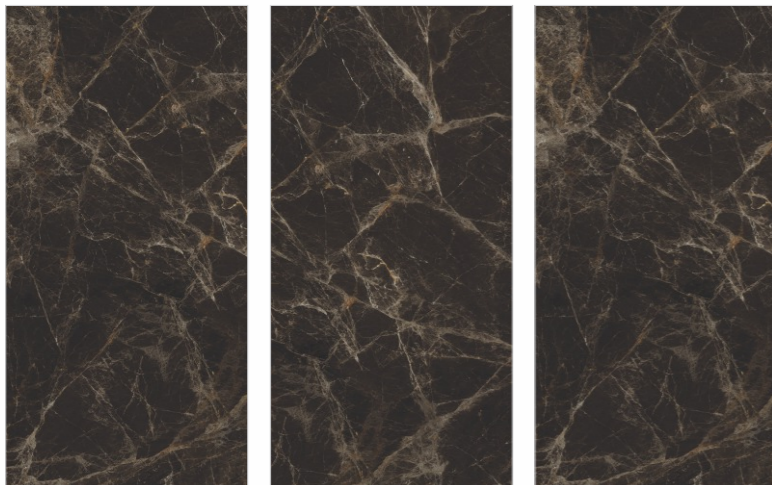

FLINT CHOCO

Available Size :

160x160cm
9mm Thickness
12mm Thickness

160x320cm
6mm Thickness
12mm Thickness
15mm Thickness
20mm Thickness

Available Finishes :

Matt   **Carving**
Polished   **Metallic**
Full digital   **Rustic**
Granilla   **Grooving**   And many more

Applications Area :

Floor | Wall | Commercial | Facade
Vanity top | Counter top | Table top