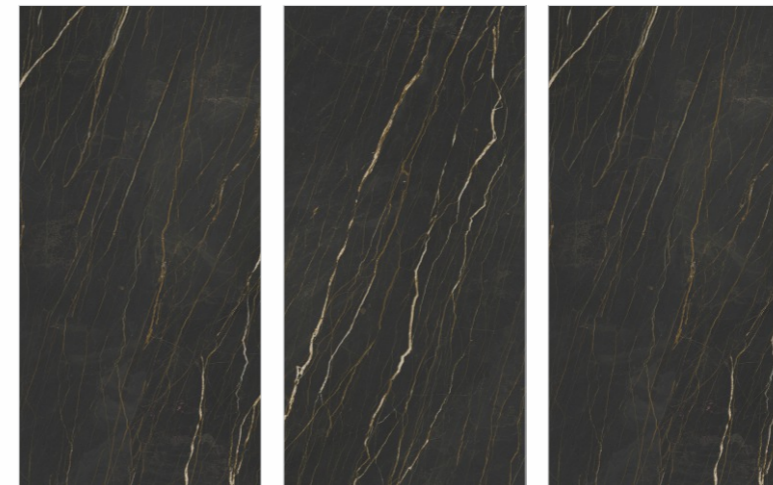

NOIR SERPENTS

Available Size :

160x160cm
9mm Thickness
12mm Thickness

160x320cm
6mm Thickness
12mm Thickness
15mm Thickness
20mm Thickness

Available Finishes :

Matt   **Carving**
Polished   **Metallic**
Full digital   **Rustic**
Granilla   **Grooving**   And many more

Applications Area :

Floor | Wall | Commercial | Facade
Vanity top | Counter top | Table top