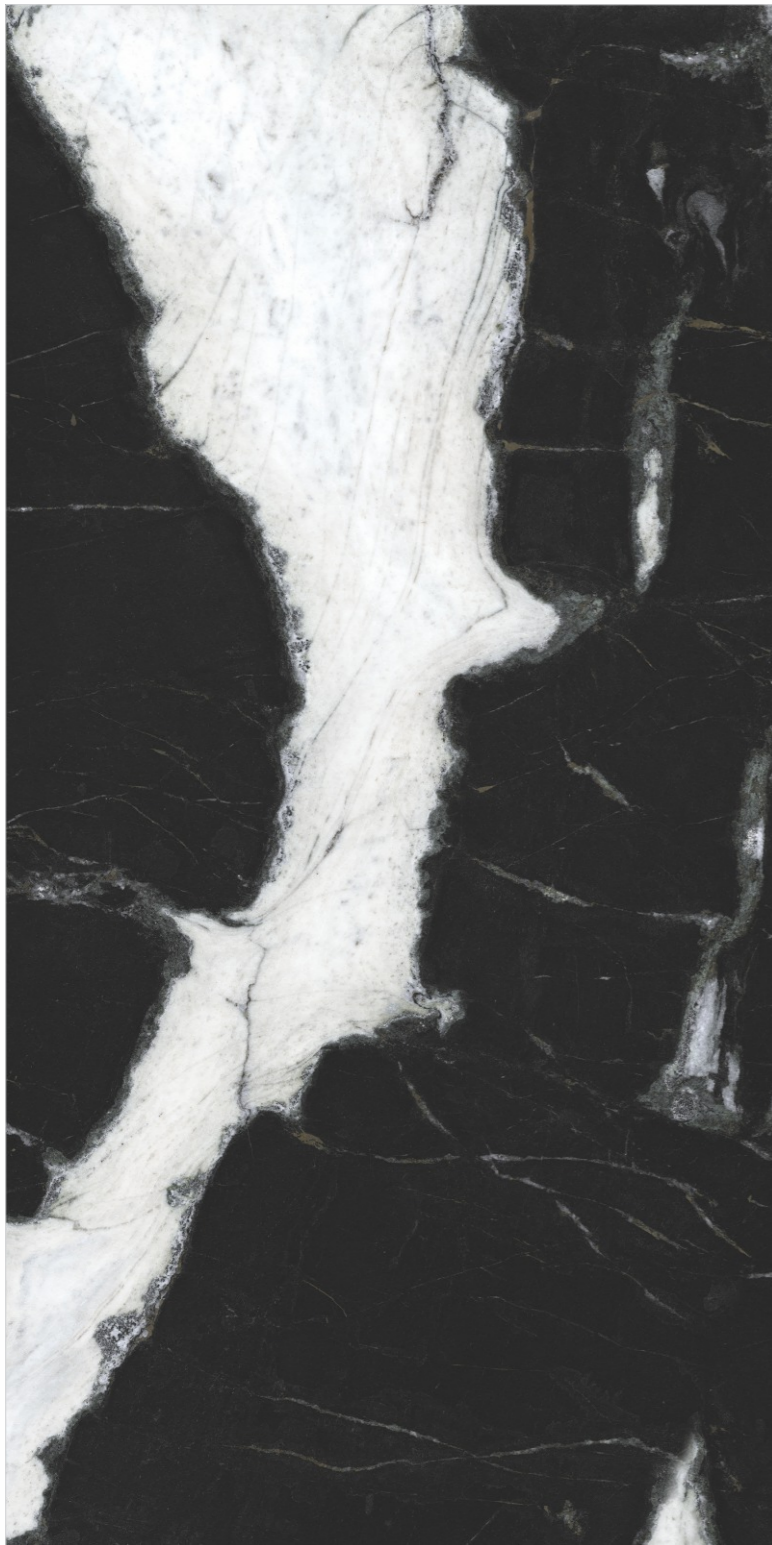

BLACK PANDA

Available Size :

160x160cm
9mm Thickness
12mm Thickness

160x320cm
6mm Thickness
12mm Thickness
15mm Thickness
20mm Thickness

Available Finishes :

Matt   **Carving**
Polished   **Metallic**
Full digital   **Rustic**
Granilla   **Grooving**   And many more

Applications Area :

Floor | Wall | Commercial | Facade
Vanity top | Counter top | Table top