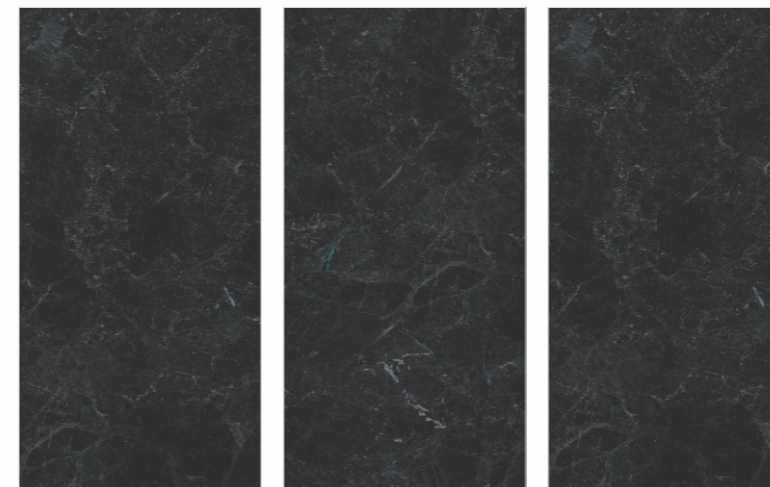

# NORD BLACK

Available Size :

---

 **160x160cm**  
9mm Thickness  
12mm Thickness

 **160x320cm**  
6mm Thickness  
12mm Thickness  
15mm Thickness  
20mm Thickness

Available Finishes :

---

**Matt**                      **Carving**  
**Polished**              **Metallic**  
**Full digital**            **Rustic**  
**Granilla**                **Grooving**      *And many more*