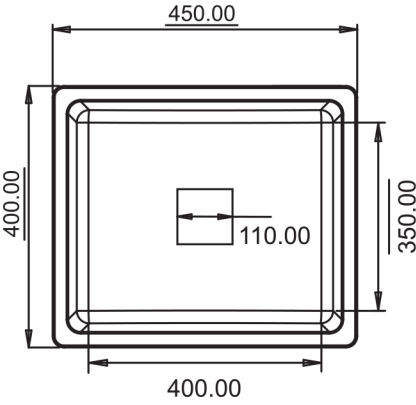

## DIMENSIONS

### DIMENSIONS

## DIMENSIONS

RIVA

SIZE: 18"x36"

Coming Soon...

TOP VIEW

SIZE: 18"x36"