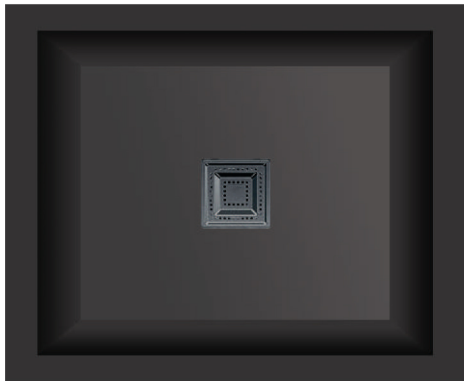

## NEXA N2

TOP VIEW

SIZE: 24"x18"  
WEIGHT: 11kg.(Aprx.)

MRP:

GRANITE: ₹ 6700/-  
METALLIC: ₹ 8210/-

DIMENSIONS

Every stone in the home should shout out your taste.