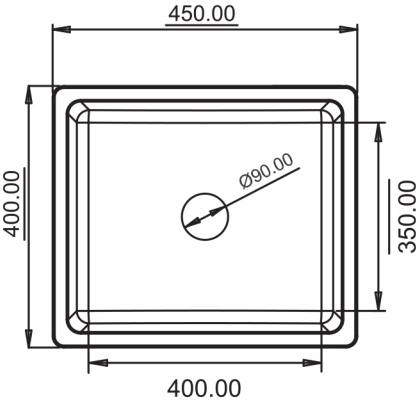

## DIMENSIONS

### DIMENSIONS

# CRYSTAL

TOP VIEW

SIZE: 21"x18"  
WEIGHT: 11kg.(Aprx.)

MRP:  
GRANITE: ₹ 6250/-  
METALLIC: ₹ 7550/-

DIMENSIONS

Trust your taste, because what your heart says is always luxury.