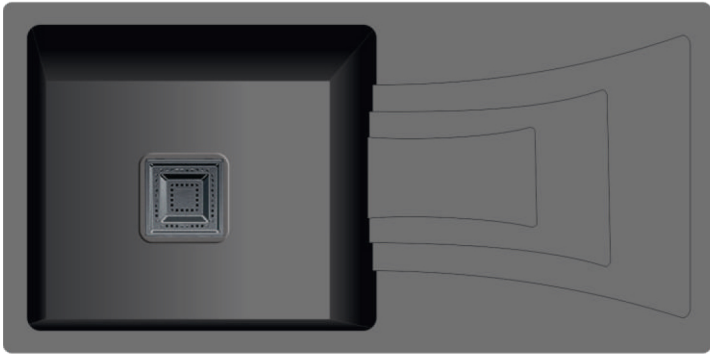

## DIMENSIONS

RIVA

SIZE: 18"x36"

Coming Soon...

TOP VIEW

SIZE: 18"x36"