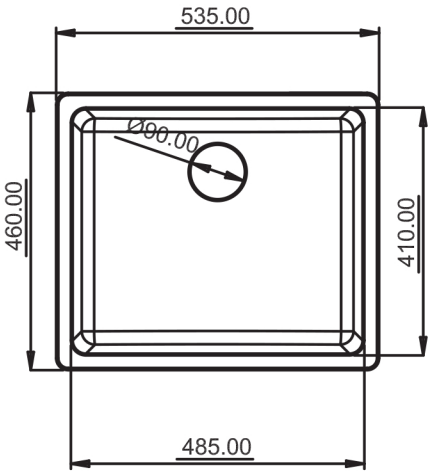

## DIMENSIONS

### DIMENSIONS

# CRYSTAL

TOP VIEW

SIZE: 21"x18"  
WEIGHT: 11kg.(Aprx.)

MRP:  
GRANITE: ₹ 6250/-  
METALLIC: ₹ 7550/-

DIMENSIONS

Trust your taste, because what your heart says is always luxury.

## NEXA N1

TOP VIEW

SIZE: 24"x18"  
WEIGHT: 12.7kg.(Aprx.)

MRP:

GRANITE: ₹ 6775/-  
METALLIC: ₹ 8475/-