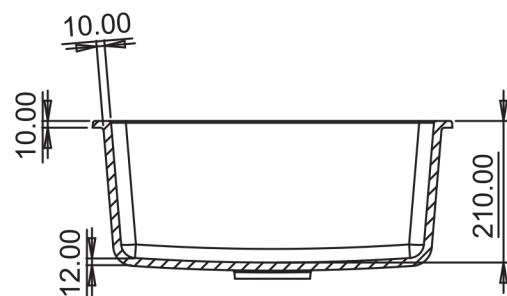

### DIMENSIONS

## NEXA N2

TOP VIEW

SIZE: 24"x18"  
WEIGHT: 11kg.(Aprx.)

MRP:

GRANITE: ₹ 6700/-  
METALLIC: ₹ 8210/-

DIMENSIONS

Every stone in the home should shout out your taste.

## NEXA N3

TOP VIEW

SIZE: 24"x18"  
WEIGHT: 11kg.(Aprx.)

MRP:

GRANITE: ₹ 6550/-  
METALLIC: ₹ 8050/-

DIMENSIONS

## DIMENSIONS