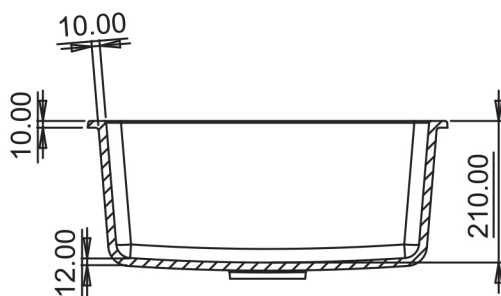

## NEXA N2

TOP VIEW

SIZE: 24"x18"  
WEIGHT: 11kg.(Aprx.)

MRP:

GRANITE: ₹ 6700/-  
METALLIC: ₹ 8210/-

DIMENSIONS

Every stone in the home should shout out your taste.

## NEXA N3

TOP VIEW

SIZE: 24"x18"  
WEIGHT: 11kg.(Aprx.)

MRP:

GRANITE: ₹ 6550/-  
METALLIC: ₹ 8050/-

DIMENSIONS

# AQUA A1

TOP VIEW

SIZE: 39"x19.5"  
WEIGHT: 17.8kg.(Aprx.)

MRP:  
GRANITE: ₹11225/-  
METALLIC: ₹13575/-

## DIMENSIONS