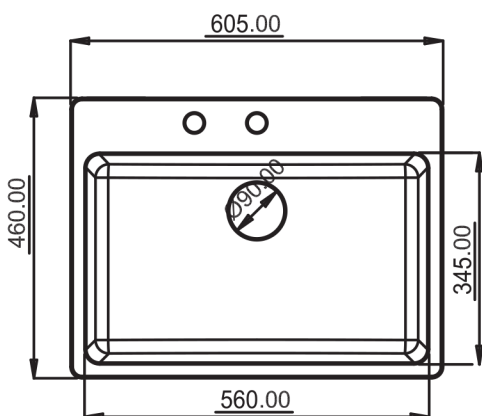

DIMENSIONS