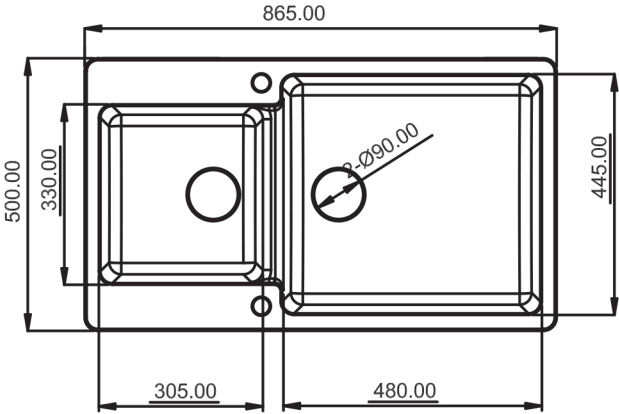

## DIMENSIONS

# ERA E1

TOP VIEW

SIZE: 34"x19.5"  
WEIGHT: 21kg.(Aprx.)

MRP:  
GRANITE: ₹11850/-  
METALLIC: ₹14150/-

## DIMENSIONS

RIVA

SIZE: 18"x36"

Coming Soon...

TOP VIEW

SIZE: 18"x36"