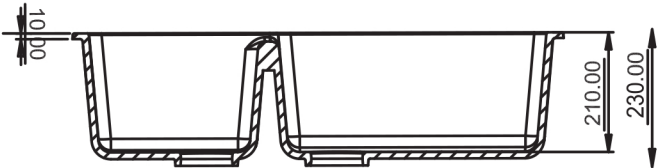

## DIMENSIONS

# ERA E1

TOP VIEW

SIZE: 34"x19.5"  
WEIGHT: 21kg.(Aprx.)

MRP:  
GRANITE: ₹11850/-  
METALLIC: ₹14150/-

## DIMENSIONS

RIVA

SIZE: 18"x36"

Coming Soon...

TOP VIEW

SIZE: 18"x36"