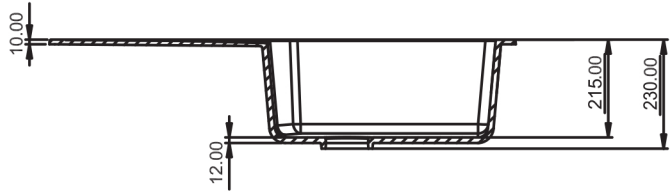

# AQUA A1

TOP VIEW

SIZE: 39"x19.5"  
WEIGHT: 17.8kg.(Aprx.)

MRP:  
GRANITE: ₹11225/-  
METALLIC: ₹13575/-

## DIMENSIONS