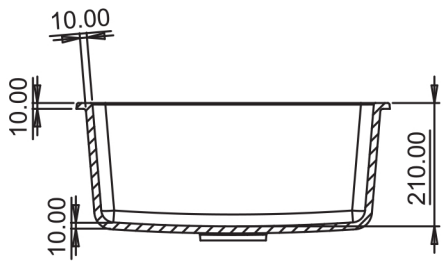

## DIMENSIONS

## CITA C2

TOP VIEW

SIZE: 16"x18"  
WEIGHT: 8kg.(Apx.)

MRP:  
GRANITE: ₹ 5340/-  
METALLIC: ₹ 6440/-

### DIMENSIONS

# CRYSTAL

TOP VIEW

SIZE: 21"x18"  
WEIGHT: 11kg.(Aprx.)

MRP:  
GRANITE: ₹ 6250/-  
METALLIC: ₹ 7550/-

DIMENSIONS

Trust your taste, because what your heart says is always luxury.