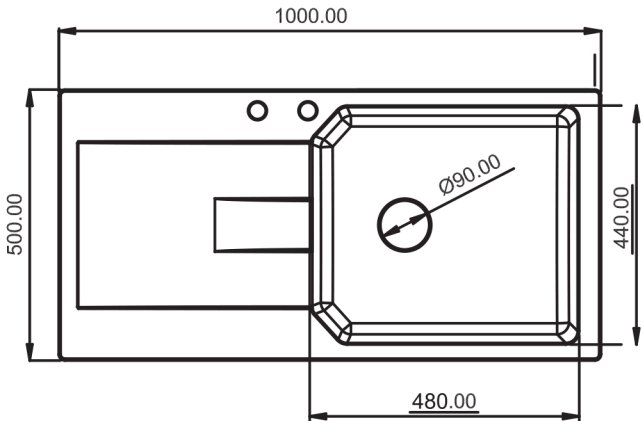

## DIMENSIONS

## NEXA N3

TOP VIEW

SIZE: 24"x18"  
WEIGHT: 11kg.(Aprx.)

MRP:

GRANITE: ₹ 6550/-  
METALLIC: ₹ 8050/-

DIMENSIONS

# AQUA A1

TOP VIEW

SIZE: 39"x19.5"  
WEIGHT: 17.8kg.(Aprx.)

MRP:  
GRANITE: ₹11225/-  
METALLIC: ₹13575/-