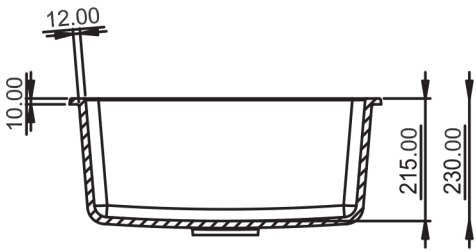

## DIMENSIONS

### DIMENSIONS

# CRYSTAL

TOP VIEW

SIZE: 21"x18"  
WEIGHT: 11kg.(Aprx.)

MRP:  
GRANITE: ₹ 6250/-  
METALLIC: ₹ 7550/-

DIMENSIONS

Trust your taste, because what your heart says is always luxury.

## NEXA N1

TOP VIEW

SIZE: 24"x18"  
WEIGHT: 12.7kg.(Aprx.)

MRP:

GRANITE: ₹ 6775/-  
METALLIC: ₹ 8475/-