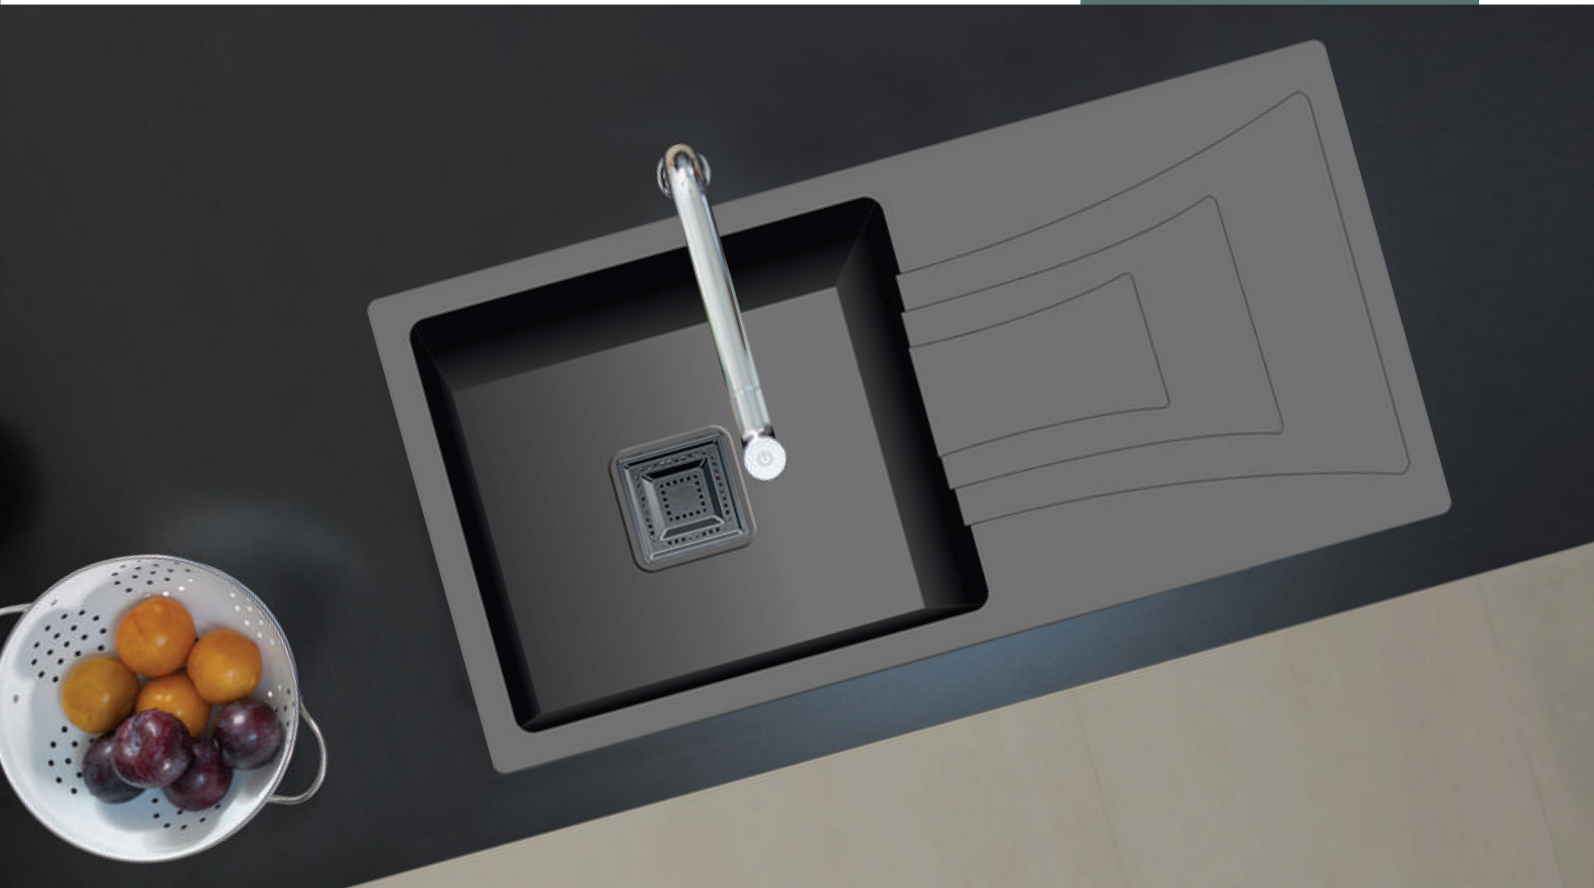

RIVA

SIZE: 18"x36"

Coming Soon...