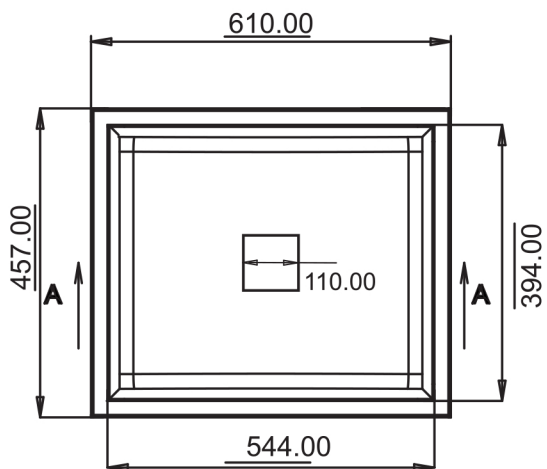

## DIMENSIONS

## NEXA N2

TOP VIEW

SIZE: 24"x18"  
WEIGHT: 11kg.(Aprx.)

MRP:

GRANITE: ₹ 6700/-  
METALLIC: ₹ 8210/-

DIMENSIONS

Every stone in the home should shout out your taste.

## NEXA N3

TOP VIEW

SIZE: 24"x18"  
WEIGHT: 11kg.(Aprx.)

MRP:

GRANITE: ₹ 6550/-  
METALLIC: ₹ 8050/-

DIMENSIONS